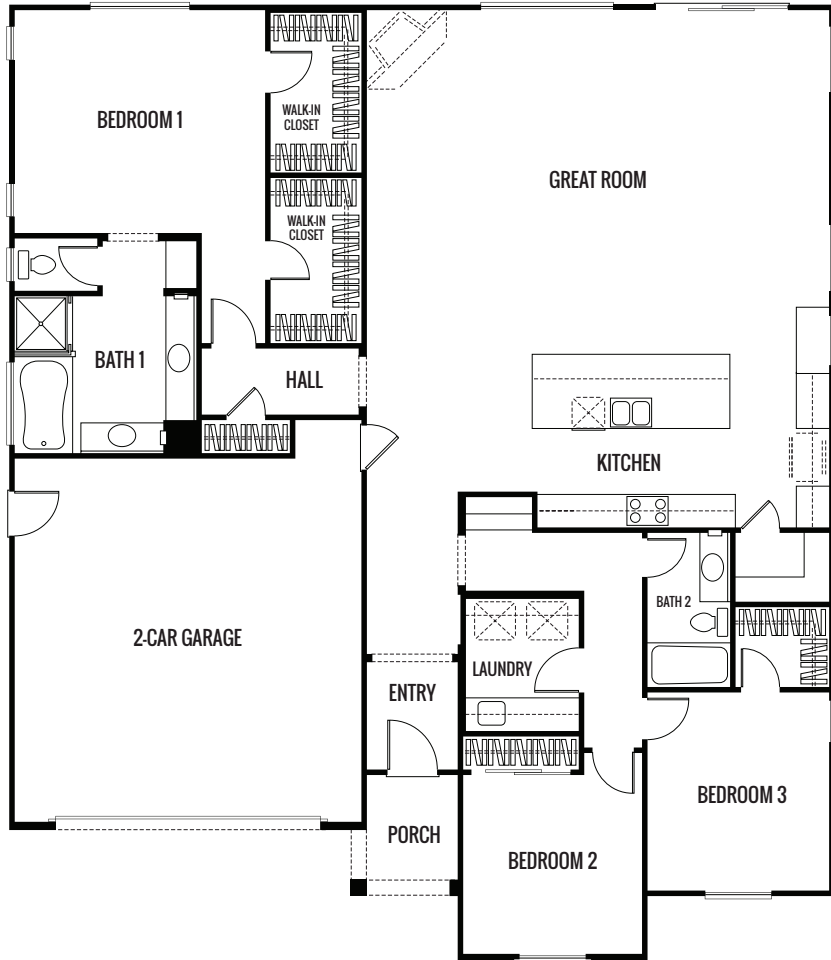

THE ORCHARD COLLECTION AT JUDSON RANCH

Trovita I - First Floor

2,129 Sq. Ft. | 3 Bedrooms | 2 Baths

THE ORCHARD COLLECTION AT JUDSON RANCH

Trovita IX - First Floor

2,396 Sq. Ft. | 4 Bedrooms | 3 Baths