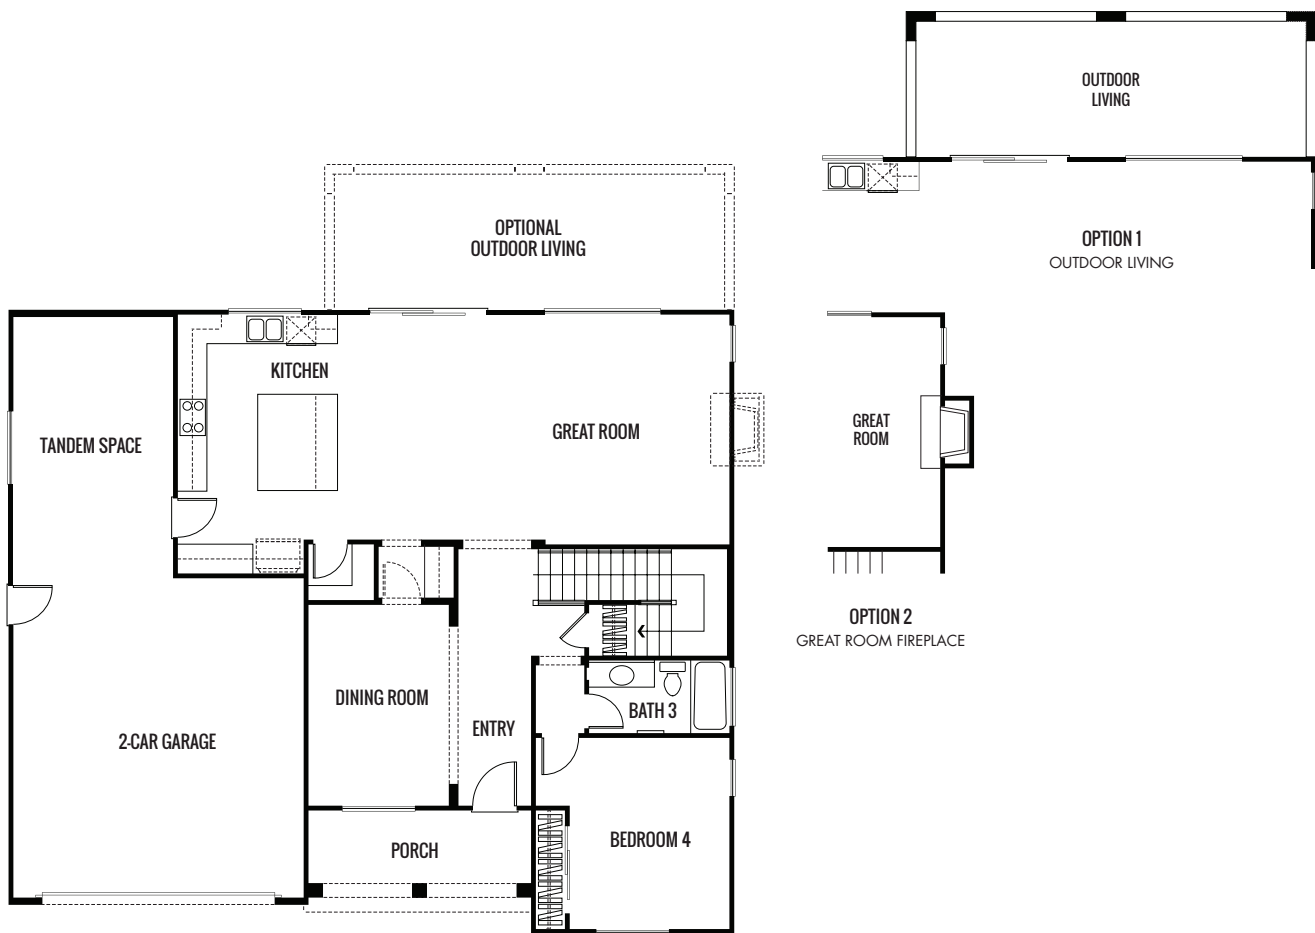

## Valencia II - First Floor

2,721 Sq. Ft. | 4-5 Bedrooms | 2 Baths

# THE ORCHARD COLLECTION AT JUDSON RANCH

Valencia II - Second Floor  
2,721 Sq. Ft. | 4-5 Bedrooms | 2 Baths