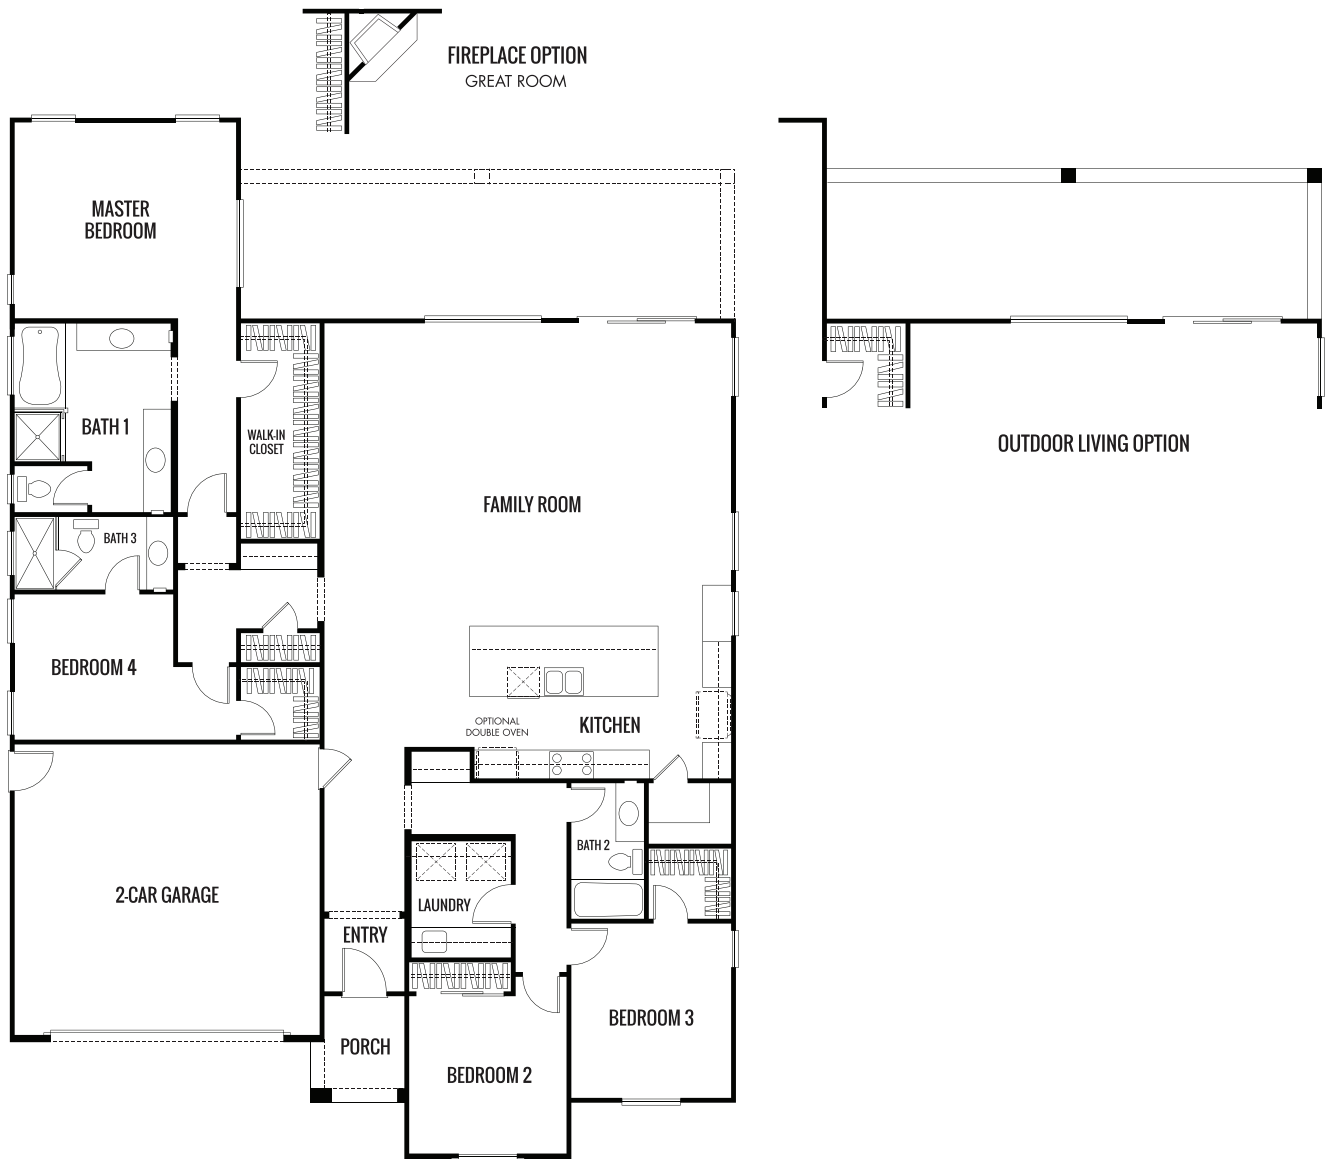

THE ORCHARD COLLECTION AT WILDOMAR SPRINGS

Hamlin - First Floor A

2,396 Sq. Ft. | 4 Bedrooms | 3 Baths

THE ORCHARD COLLECTION AT WILDOMAR SPRINGS

Hamlin - First Floor B

2,396 Sq. Ft. | 4 Bedrooms | 3 Baths

THE ORCHARD COLLECTION AT WILDOMAR SPRINGS

Hamlin - First Floor C

2,396 Sq. Ft. | 4 Bedrooms | 3 Baths