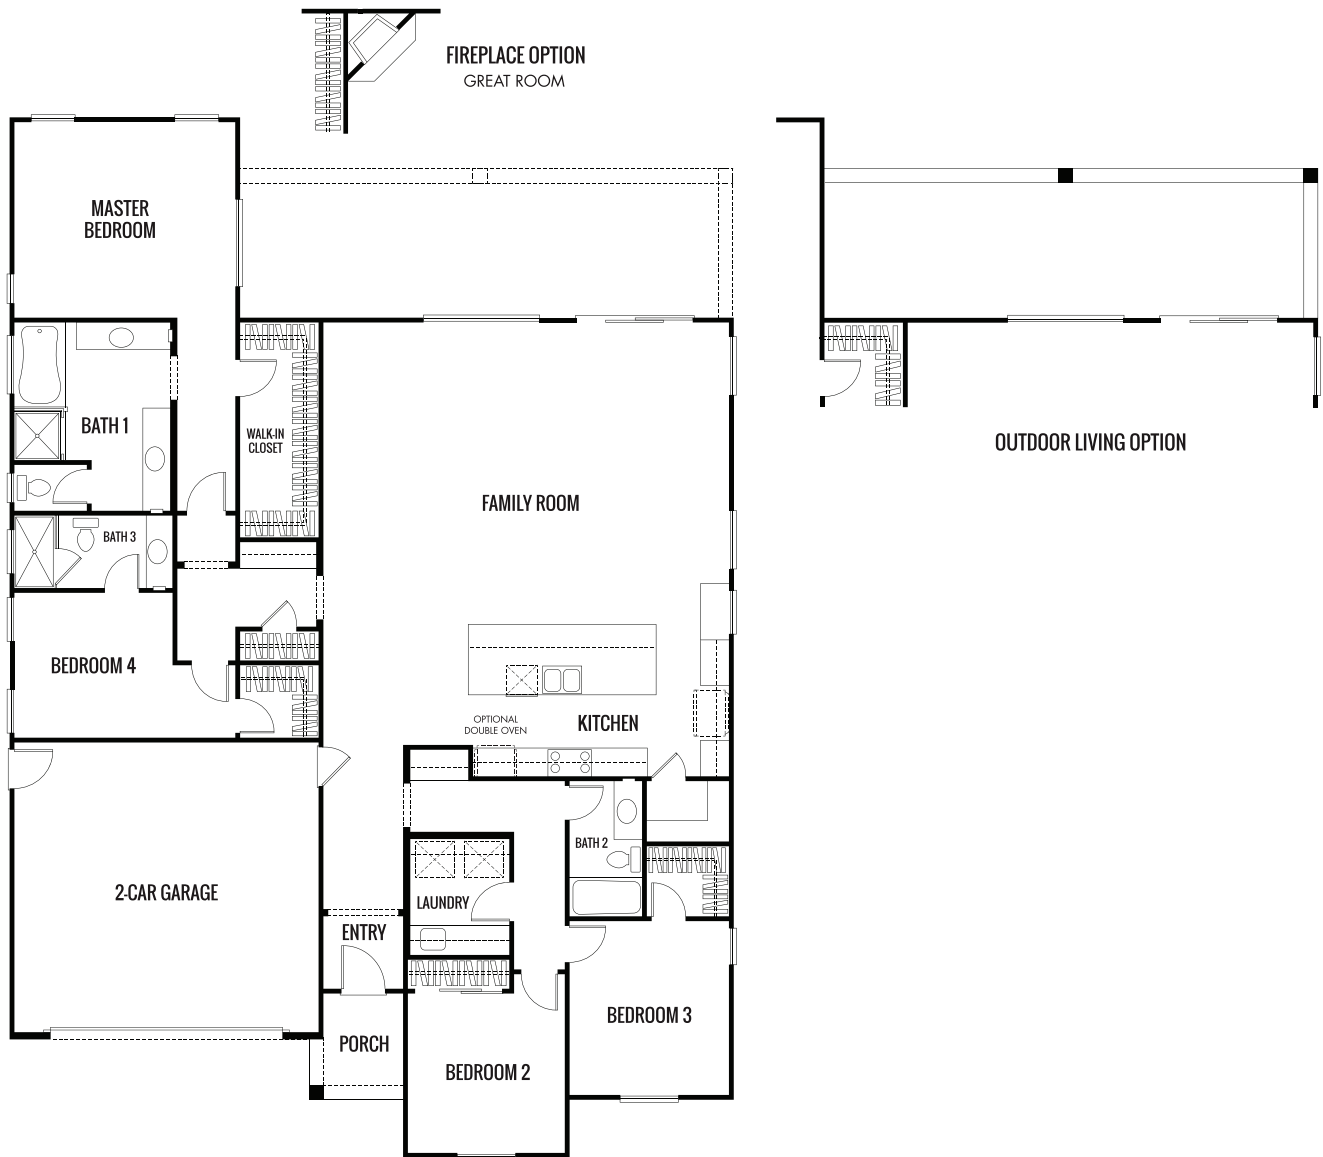

THE ORCHARD COLLECTION AT WILDOMAR SPRINGS

Hamlin - First Floor A

2,396 Sq. Ft. | 4 Bedrooms | 3 Baths

THE ORCHARD COLLECTION AT WILDOMAR SPRINGS

Hamlin - First Floor B

2,396 Sq. Ft. | 4 Bedrooms | 3 Baths

THE ORCHARD COLLECTION AT WILDOMAR SPRINGS

Hamlin - First Floor C

2,396 Sq. Ft. | 4 Bedrooms | 3 Baths