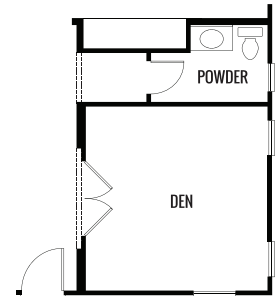

THE ORCHARD COLLECTION AT WILDOMAR SPRINGS

Seville - First Floor A

Up to 3,300 Sq. Ft. | 4-6 Bedrooms | 3.5 Baths

OPTION 1
BEDROOM 6

OPTION 2
SUITE

OPTION 3
OUTDOOR LIVING FIREPLACE

OPTION 4
FAMILY ROOM FIREPLACE

OPTION 5
DEN

THE ORCHARD COLLECTION AT WILDOMAR SPRINGS

Seville - Second Floor A

Up to 3,300 Sq. Ft. | 4-6 Bedrooms | 3.5 Baths

THE ORCHARD COLLECTION AT WILDOMAR SPRINGS

Seville - First Floor B

Up to 3,300 Sq. Ft. | 4-6 Bedrooms | 3.5 Baths

OPTION 1
BEDROOM 6

OPTION 2
SUITE

OPTION 3
OUTDOOR LIVING FIREPLACE

OPTION 4
FAMILY ROOM FIREPLACE

OPTION 5
DEN

THE ORCHARD COLLECTION AT WILDOMAR SPRINGS

Seville - Second Floor B

Up to 3,300 Sq. Ft. | 4-6 Bedrooms | 3.5 Baths

THE ORCHARD COLLECTION AT WILDOMAR SPRINGS

Seville - First Floor C

Up to 3,300 Sq. Ft. | 4-6 Bedrooms | 3.5 Baths

OPTION 1
BEDROOM 6

OPTION 2
SUITE

OPTION 3
OUTDOOR LIVING FIREPLACE

OPTION 4
FAMILY ROOM FIREPLACE