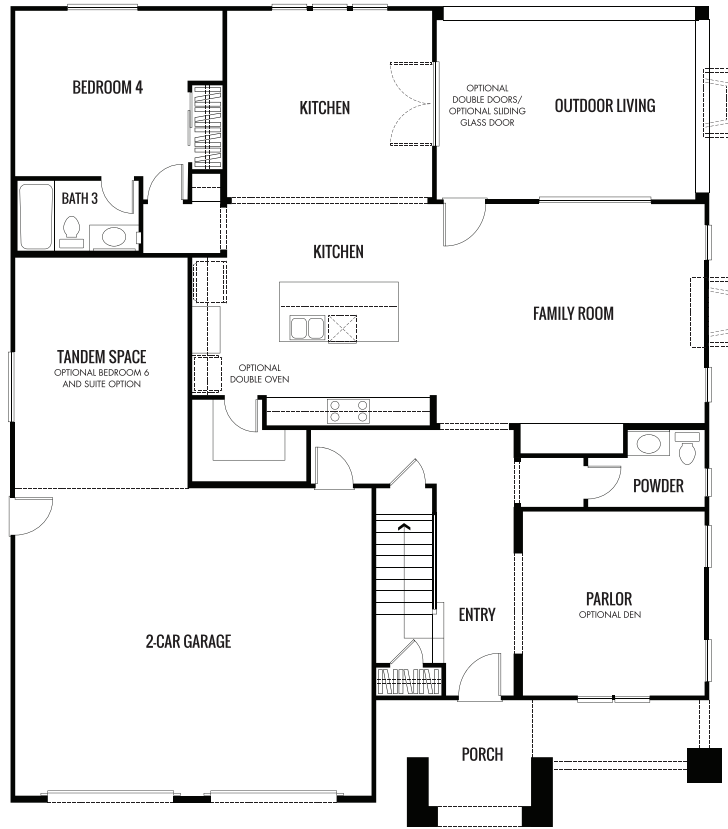

THE ORCHARD COLLECTION AT WILDOMAR SPRINGS

Seville - First Floor A

Up to 3,300 Sq. Ft. | 4-6 Bedrooms | 3.5 Baths

OPTION 1
BEDROOM 6

OPTION 2
SUITE

OPTION 3
OUTDOOR LIVING FIREPLACE

OPTION 4
FAMILY ROOM FIREPLACE

OPTION 1
BEDROOM 6

OPTION 2
SUITE

OPTION 3
OUTDOOR LIVING FIREPLACE

OPTION 4
FAMILY ROOM FIREPLACE

OPTION 5
DEN

THE ORCHARD COLLECTION AT WILDOMAR SPRINGS

Seville - Second Floor B

Up to 3,300 Sq. Ft. | 4-6 Bedrooms | 3.5 Baths

THE ORCHARD COLLECTION AT WILDOMAR SPRINGS

Seville - First Floor C

Up to 3,300 Sq. Ft. | 4-6 Bedrooms | 3.5 Baths

OPTION 1
BEDROOM 6

OPTION 2
SUITE

OPTION 3
OUTDOOR LIVING FIREPLACE

OPTION 4
FAMILY ROOM FIREPLACE

OPTION 5
DEN

THE ORCHARD COLLECTION AT WILDOMAR SPRINGS

Seville - Second Floor C

Up to 3,300 Sq. Ft. | 4-6 Bedrooms | 3.5 Baths