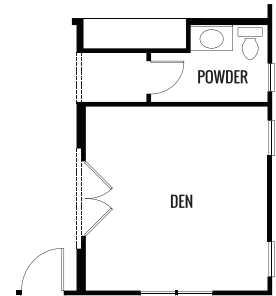

OPTION 1
BEDROOM 6

OPTION 2
SUITE

OPTION 3
OUTDOOR LIVING FIREPLACE

OPTION 4
FAMILY ROOM FIREPLACE

OPTION 5
DEN

THE ORCHARD COLLECTION AT WILDOMAR SPRINGS

Seville - Second Floor B

Up to 3,300 Sq. Ft. | 4-6 Bedrooms | 3.5 Baths

THE ORCHARD COLLECTION AT WILDOMAR SPRINGS

Seville - First Floor C

Up to 3,300 Sq. Ft. | 4-6 Bedrooms | 3.5 Baths

OPTION 1
BEDROOM 6

OPTION 2
SUITE

OPTION 3
OUTDOOR LIVING FIREPLACE

OPTION 4
FAMILY ROOM FIREPLACE

OPTION 5
DEN

THE ORCHARD COLLECTION AT WILDOMAR SPRINGS

Seville - Second Floor C

Up to 3,300 Sq. Ft. | 4-6 Bedrooms | 3.5 Baths