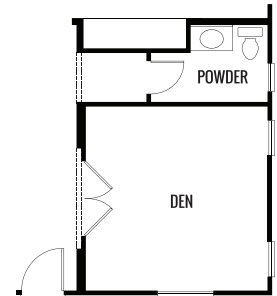

OPTION 5
DEN

THE ORCHARD COLLECTION AT WILDOMAR SPRINGS

Seville - Second Floor A

Up to 3,300 Sq. Ft. | 4-6 Bedrooms | 3.5 Baths

THE ORCHARD COLLECTION AT WILDOMAR SPRINGS

Seville - First Floor B

Up to 3,300 Sq. Ft. | 4-6 Bedrooms | 3.5 Baths

OPTION 1
BEDROOM 6

OPTION 2
SUITE

OPTION 3
OUTDOOR LIVING FIREPLACE

OPTION 4
FAMILY ROOM FIREPLACE

OPTION 5
DEN

THE ORCHARD COLLECTION AT WILDOMAR SPRINGS

Seville - Second Floor B

Up to 3,300 Sq. Ft. | 4-6 Bedrooms | 3.5 Baths

THE ORCHARD COLLECTION AT WILDOMAR SPRINGS

Seville - First Floor C

Up to 3,300 Sq. Ft. | 4-6 Bedrooms | 3.5 Baths

OPTION 1
BEDROOM 6

OPTION 2
SUITE

OPTION 3
OUTDOOR LIVING FIREPLACE

OPTION 4
FAMILY ROOM FIREPLACE

OPTION 5
DEN

THE ORCHARD COLLECTION AT WILDOMAR SPRINGS

Seville - Second Floor C

Up to 3,300 Sq. Ft. | 4-6 Bedrooms | 3.5 Baths