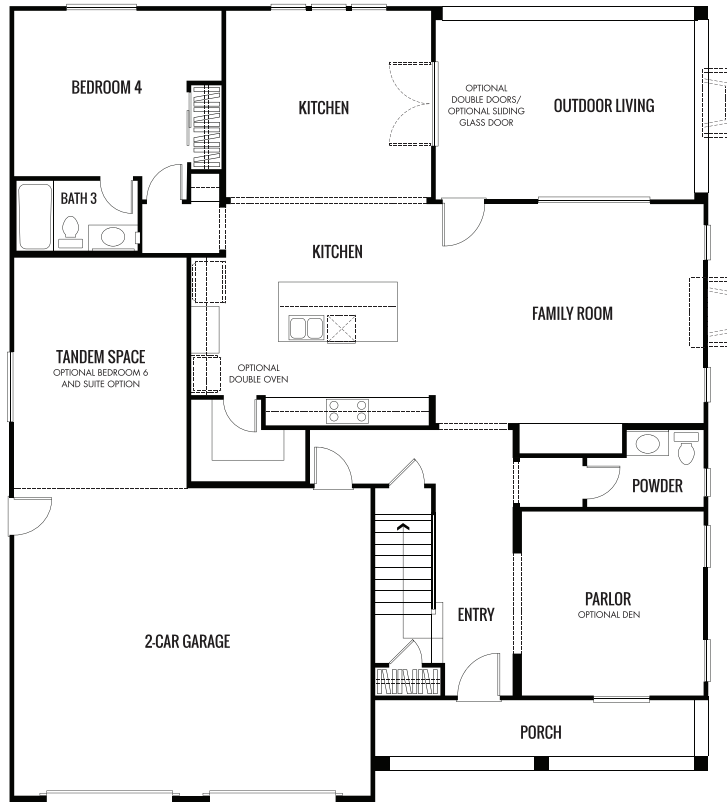

THE ORCHARD COLLECTION AT WILDOMAR SPRINGS

Seville - First Floor A

Up to 3,300 Sq. Ft. | 4-6 Bedrooms | 3.5 Baths

OPTION 1
BEDROOM 6

OPTION 2
SUITE

OPTION 3
OUTDOOR LIVING FIREPLACE

OPTION 4
FAMILY ROOM FIREPLACE

OPTION 5
DEN

THE ORCHARD COLLECTION AT WILDOMAR SPRINGS

Seville - Second Floor A

Up to 3,300 Sq. Ft. | 4-6 Bedrooms | 3.5 Baths

THE ORCHARD COLLECTION AT WILDOMAR SPRINGS

Seville - First Floor B

Up to 3,300 Sq. Ft. | 4-6 Bedrooms | 3.5 Baths

OPTION 1
BEDROOM 6

OPTION 2
SUITE

OPTION 3
OUTDOOR LIVING FIREPLACE

OPTION 4
FAMILY ROOM FIREPLACE

OPTION 5
DEN

THE ORCHARD COLLECTION AT WILDOMAR SPRINGS

Seville - Second Floor B

Up to 3,300 Sq. Ft. | 4-6 Bedrooms | 3.5 Baths

THE ORCHARD COLLECTION AT WILDOMAR SPRINGS

Seville - First Floor C

Up to 3,300 Sq. Ft. | 4-6 Bedrooms | 3.5 Baths

OPTION 1
BEDROOM 6

OPTION 2
SUITE

OPTION 3
OUTDOOR LIVING FIREPLACE

OPTION 4
FAMILY ROOM FIREPLACE