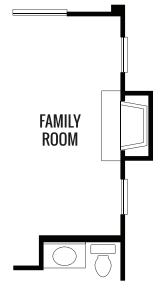

OPTION 5
DEN

THE ORCHARD COLLECTION AT WILDOMAR SPRINGS

Seville - Second Floor A

Up to 3,300 Sq. Ft. | 4-6 Bedrooms | 3.5 Baths

THE ORCHARD COLLECTION AT WILDOMAR SPRINGS

Seville - First Floor B

Up to 3,300 Sq. Ft. | 4-6 Bedrooms | 3.5 Baths

OPTION 1
BEDROOM 6

OPTION 2
SUITE

OPTION 3
OUTDOOR LIVING FIREPLACE

OPTION 4
FAMILY ROOM FIREPLACE

OPTION 5
DEN

THE ORCHARD COLLECTION AT WILDOMAR SPRINGS

Seville - Second Floor B

Up to 3,300 Sq. Ft. | 4-6 Bedrooms | 3.5 Baths