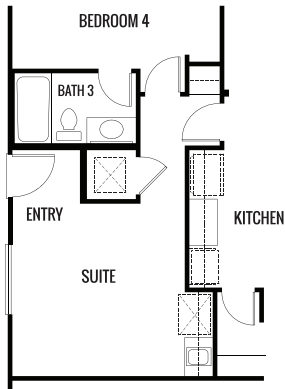

OPTION 5
DEN

THE ORCHARD COLLECTION AT WILDOMAR SPRINGS

Seville - Second Floor A

Up to 3,300 Sq. Ft. | 4-6 Bedrooms | 3.5 Baths

THE ORCHARD COLLECTION AT WILDOMAR SPRINGS

Seville - First Floor B

Up to 3,300 Sq. Ft. | 4-6 Bedrooms | 3.5 Baths

OPTION 1
BEDROOM 6

OPTION 2
SUITE

OPTION 3
OUTDOOR LIVING FIREPLACE

OPTION 4
FAMILY ROOM FIREPLACE

OPTION 5
DEN

THE ORCHARD COLLECTION AT WILDOMAR SPRINGS

Seville - Second Floor B

Up to 3,300 Sq. Ft. | 4-6 Bedrooms | 3.5 Baths

THE ORCHARD COLLECTION AT WILDOMAR SPRINGS

Seville - First Floor C

Up to 3,300 Sq. Ft. | 4-6 Bedrooms | 3.5 Baths

OPTION 1
BEDROOM 6

OPTION 2
SUITE

OPTION 3
OUTDOOR LIVING FIREPLACE

OPTION 4
FAMILY ROOM FIREPLACE

OPTION 5
DEN

THE ORCHARD COLLECTION AT WILDOMAR SPRINGS

Seville - Second Floor C

Up to 3,300 Sq. Ft. | 4-6 Bedrooms | 3.5 Baths