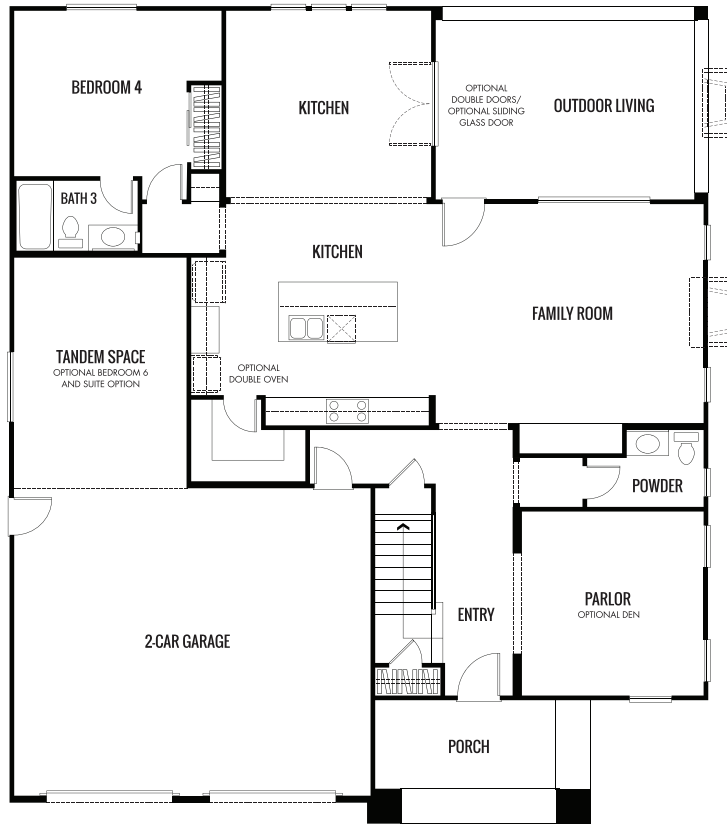

THE ORCHARD COLLECTION AT WILDOMAR SPRINGS

Seville - First Floor A

Up to 3,300 Sq. Ft. | 4-6 Bedrooms | 3.5 Baths

OPTION 1
BEDROOM 6

OPTION 2
SUITE

OPTION 3
OUTDOOR LIVING FIREPLACE

OPTION 4
FAMILY ROOM FIREPLACE

OPTION 5
DEN

THE ORCHARD COLLECTION AT WILDOMAR SPRINGS

Seville - Second Floor A

Up to 3,300 Sq. Ft. | 4-6 Bedrooms | 3.5 Baths

THE ORCHARD COLLECTION AT WILDOMAR SPRINGS

Seville - First Floor B

Up to 3,300 Sq. Ft. | 4-6 Bedrooms | 3.5 Baths

OPTION 1
BEDROOM 6

OPTION 2
SUITE

OPTION 3
OUTDOOR LIVING FIREPLACE

OPTION 4
FAMILY ROOM FIREPLACE

OPTION 5
DEN

THE ORCHARD COLLECTION AT WILDOMAR SPRINGS

Seville - Second Floor B

Up to 3,300 Sq. Ft. | 4-6 Bedrooms | 3.5 Baths

THE ORCHARD COLLECTION AT WILDOMAR SPRINGS

Seville - First Floor C

Up to 3,300 Sq. Ft. | 4-6 Bedrooms | 3.5 Baths

OPTION 1
BEDROOM 6

OPTION 2
SUITE

OPTION 3
OUTDOOR LIVING FIREPLACE

OPTION 4
FAMILY ROOM FIREPLACE