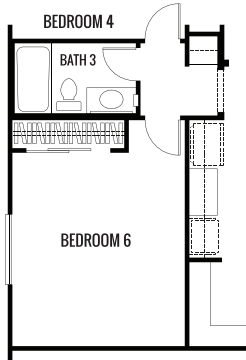

OPTION 5
DEN

THE ORCHARD COLLECTION AT WILDOMAR SPRINGS

Seville - Second Floor A

Up to 3,300 Sq. Ft. | 4-6 Bedrooms | 3.5 Baths

THE ORCHARD COLLECTION AT WILDOMAR SPRINGS

Seville - First Floor B

Up to 3,300 Sq. Ft. | 4-6 Bedrooms | 3.5 Baths

OPTION 1
BEDROOM 6

OPTION 2
SUITE

OPTION 3
OUTDOOR LIVING FIREPLACE

OPTION 4
FAMILY ROOM FIREPLACE

OPTION 5
DEN

THE ORCHARD COLLECTION AT WILDOMAR SPRINGS

Seville - Second Floor B

Up to 3,300 Sq. Ft. | 4-6 Bedrooms | 3.5 Baths

THE ORCHARD COLLECTION AT WILDOMAR SPRINGS

Seville - First Floor C

Up to 3,300 Sq. Ft. | 4-6 Bedrooms | 3.5 Baths

OPTION 1
BEDROOM 6

OPTION 2
SUITE

OPTION 3
OUTDOOR LIVING FIREPLACE

OPTION 4
FAMILY ROOM FIREPLACE

OPTION 5
DEN

THE ORCHARD COLLECTION AT WILDOMAR SPRINGS

Seville - Second Floor C

Up to 3,300 Sq. Ft. | 4-6 Bedrooms | 3.5 Baths