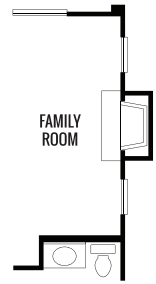

OPTION 1
BEDROOM 6

OPTION 2
SUITE

OPTION 3
OUTDOOR LIVING FIREPLACE

OPTION 4
FAMILY ROOM FIREPLACE

OPTION 5
DEN

THE ORCHARD COLLECTION AT WILDOMAR SPRINGS

Seville - Second Floor B

Up to 3,300 Sq. Ft. | 4-6 Bedrooms | 3.5 Baths

THE ORCHARD COLLECTION AT WILDOMAR SPRINGS

Seville - First Floor C

Up to 3,300 Sq. Ft. | 4-6 Bedrooms | 3.5 Baths

OPTION 1
BEDROOM 6

OPTION 2
SUITE

OPTION 3
OUTDOOR LIVING FIREPLACE

OPTION 4
FAMILY ROOM FIREPLACE

OPTION 5
DEN

THE ORCHARD COLLECTION AT WILDOMAR SPRINGS

Seville - Second Floor C

Up to 3,300 Sq. Ft. | 4-6 Bedrooms | 3.5 Baths