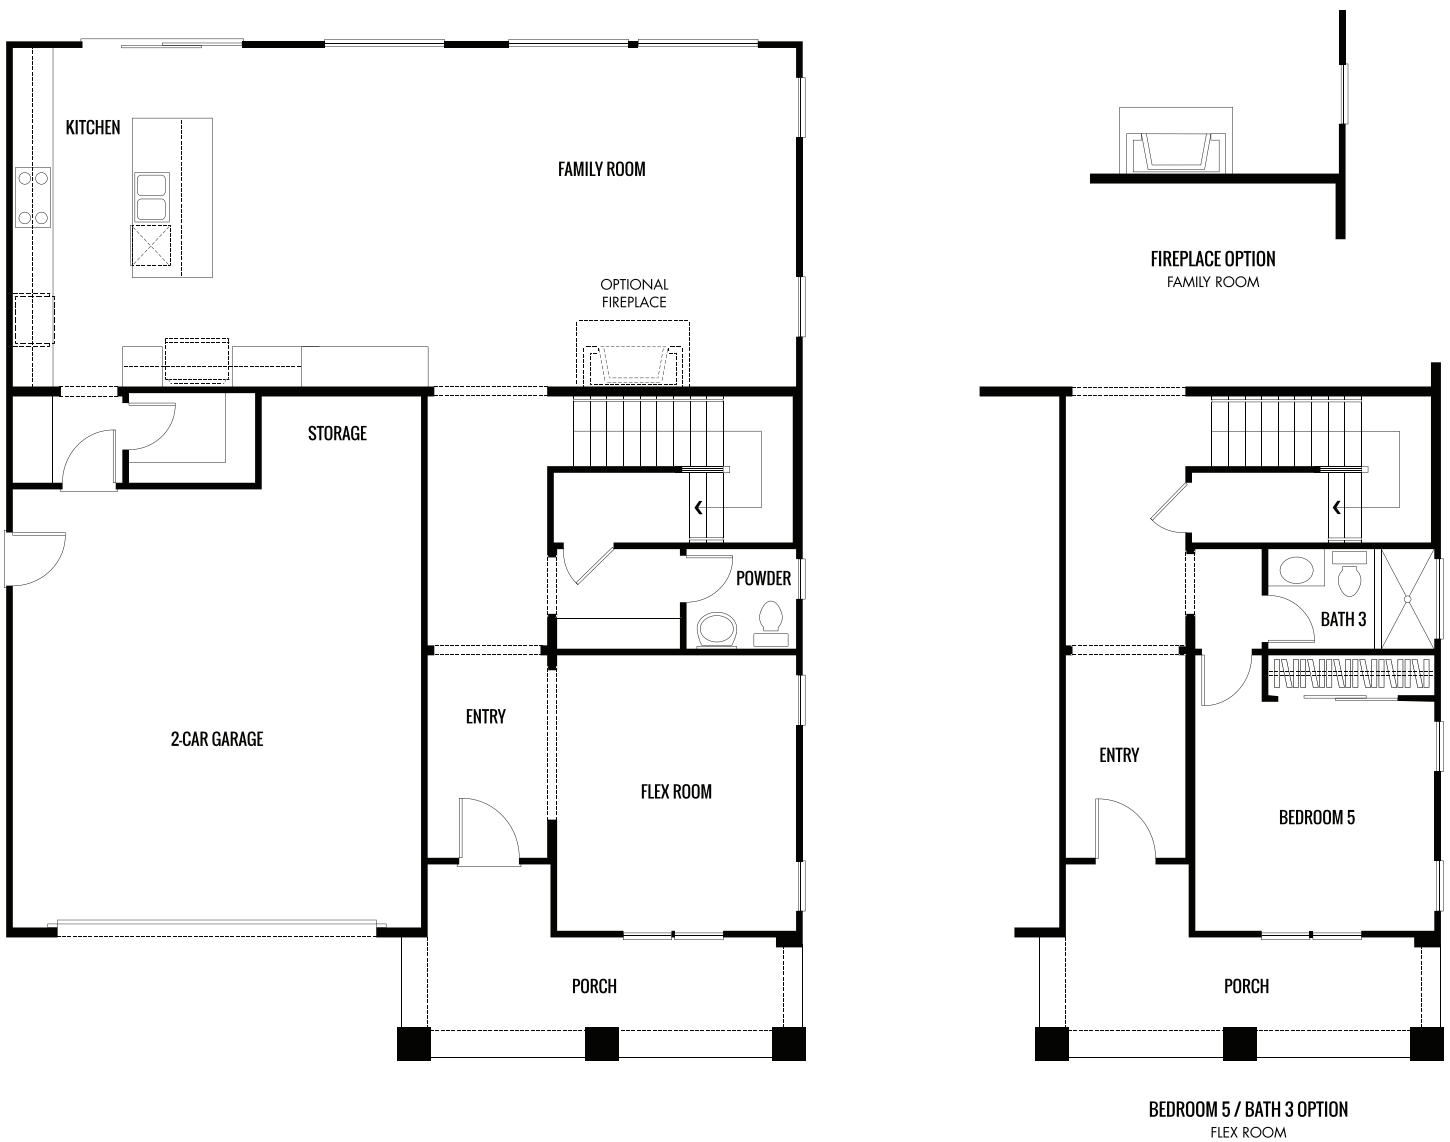

THE ORCHARD COLLECTION AT WILDOMAR SPRINGS

Verna - First Floor A

2,846 Sq. Ft. | 4-6 Bedrooms | 2.5-4 Baths

BEDROOM 5 / BATH 3 OPTION
FLEX ROOM

THE ORCHARD COLLECTION AT WILDOMAR SPRINGS

Verna - Second Floor A

2,846 Sq. Ft. | 4-6 Bedrooms | 2.5-4 Baths

THE ORCHARD COLLECTION AT WILDOMAR SPRINGS

Verna - First Floor B

2,846 Sq. Ft. | 4-6 Bedrooms | 2.5-4 Baths

THE ORCHARD COLLECTION AT WILDOMAR SPRINGS

Verna - Second Floor B

2,846 Sq. Ft. | 4-6 Bedrooms | 2.5-4 Baths

THE ORCHARD COLLECTION AT WILDOMAR SPRINGS

Verna - First Floor C

2,846 Sq. Ft. | 4-6 Bedrooms | 2.5-4 Baths

THE ORCHARD COLLECTION AT WILDOMAR SPRINGS

Verna - Second Floor C

2,846 Sq. Ft. | 4-6 Bedrooms | 2.5-4 Baths