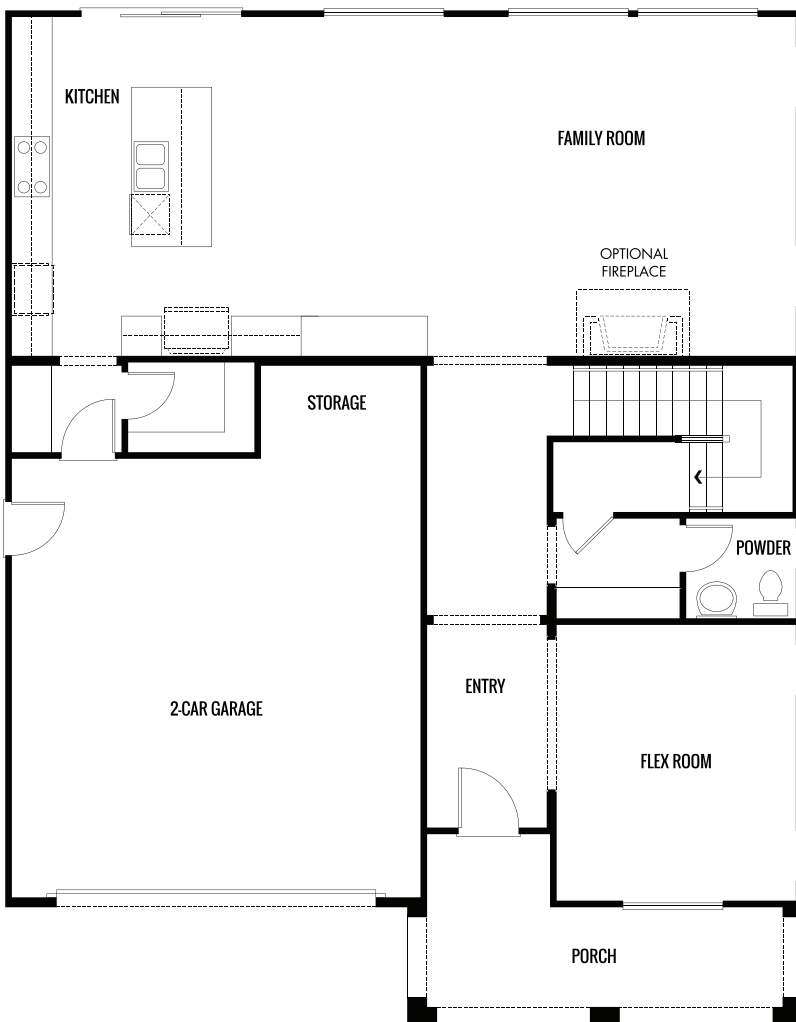

THE ORCHARD COLLECTION AT WILDOMAR SPRINGS

Verna - First Floor A

2,846 Sq. Ft. | 4-6 Bedrooms | 2.5-4 Baths

BEDROOM 5 / BATH 3 OPTION
FLEX ROOM

THE ORCHARD COLLECTION AT WILDOMAR SPRINGS

Verna - Second Floor A

2,846 Sq. Ft. | 4-6 Bedrooms | 2.5-4 Baths

THE ORCHARD COLLECTION AT WILDOMAR SPRINGS

Verna - First Floor B

2,846 Sq. Ft. | 4-6 Bedrooms | 2.5-4 Baths

THE ORCHARD COLLECTION AT WILDOMAR SPRINGS

Verna - Second Floor B

2,846 Sq. Ft. | 4-6 Bedrooms | 2.5-4 Baths

THE ORCHARD COLLECTION AT WILDOMAR SPRINGS

Verna - First Floor C

2,846 Sq. Ft. | 4-6 Bedrooms | 2.5-4 Baths

THE ORCHARD COLLECTION AT WILDOMAR SPRINGS

Verna - Second Floor C

2,846 Sq. Ft. | 4-6 Bedrooms | 2.5-4 Baths