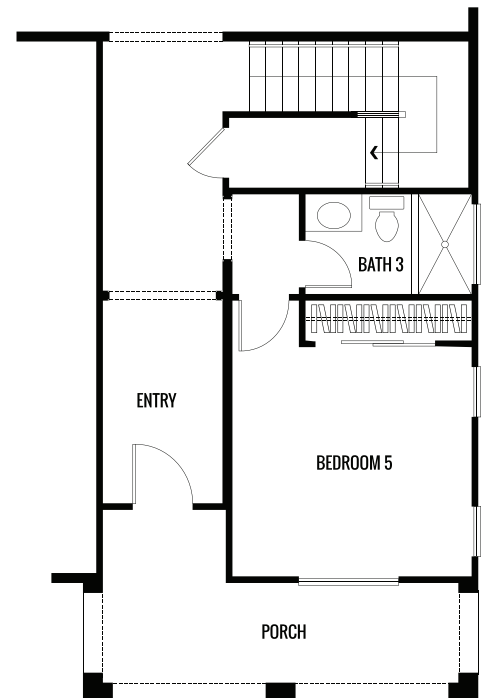

THE ORCHARD COLLECTION AT WILDOMAR SPRINGS

Verna - First Floor A

2,846 Sq. Ft. | 4-6 Bedrooms | 2.5-4 Baths

BEDROOM 5 / BATH 3 OPTION
FLEX ROOM

THE ORCHARD COLLECTION AT WILDOMAR SPRINGS

Verna - Second Floor A

2,846 Sq. Ft. | 4-6 Bedrooms | 2.5-4 Baths

THE ORCHARD COLLECTION AT WILDOMAR SPRINGS

Verna - First Floor B

2,846 Sq. Ft. | 4-6 Bedrooms | 2.5-4 Baths

THE ORCHARD COLLECTION AT WILDOMAR SPRINGS

Verna - Second Floor B

2,846 Sq. Ft. | 4-6 Bedrooms | 2.5-4 Baths

THE ORCHARD COLLECTION AT WILDOMAR SPRINGS

Verna - First Floor C

2,846 Sq. Ft. | 4-6 Bedrooms | 2.5-4 Baths

THE ORCHARD COLLECTION AT WILDOMAR SPRINGS

Verna - Second Floor C

2,846 Sq. Ft. | 4-6 Bedrooms | 2.5-4 Baths