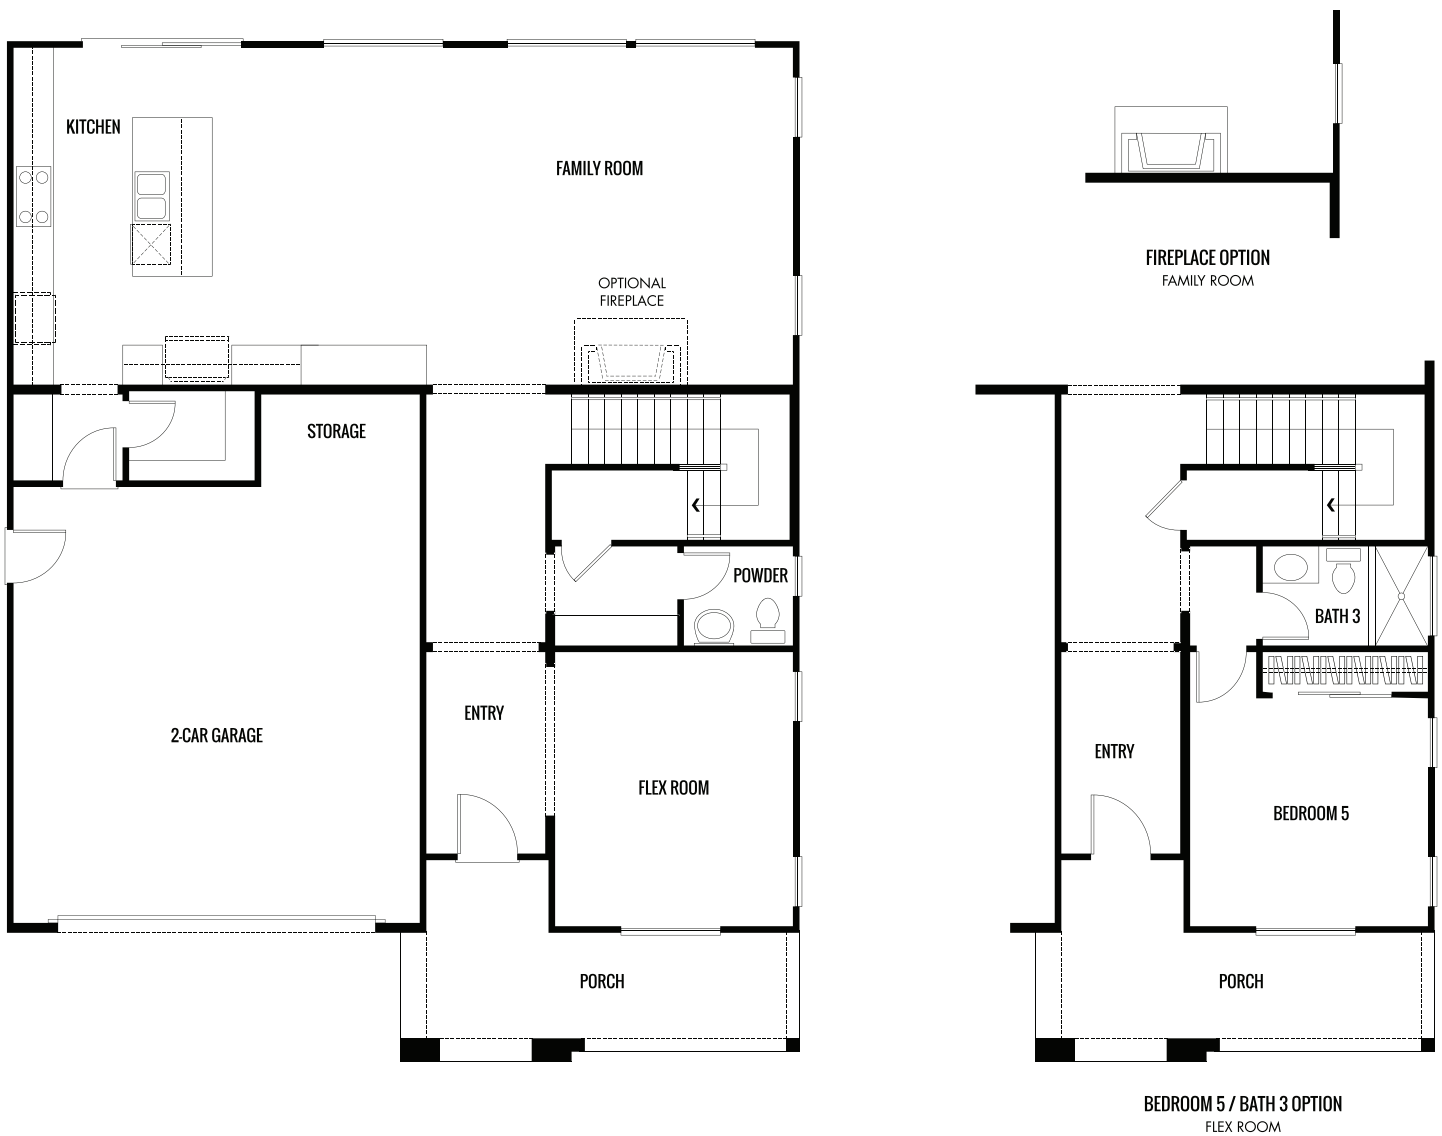

THE ORCHARD COLLECTION AT WILDOMAR SPRINGS

Verna - First Floor A

2,846 Sq. Ft. | 4-6 Bedrooms | 2.5-4 Baths

BEDROOM 5 / BATH 3 OPTION
FLEX ROOM

THE ORCHARD COLLECTION AT WILDOMAR SPRINGS

Verna - Second Floor A

2,846 Sq. Ft. | 4-6 Bedrooms | 2.5-4 Baths

THE ORCHARD COLLECTION AT WILDOMAR SPRINGS

Verna - First Floor B

2,846 Sq. Ft. | 4-6 Bedrooms | 2.5-4 Baths

THE ORCHARD COLLECTION AT WILDOMAR SPRINGS

Verna - Second Floor B

2,846 Sq. Ft. | 4-6 Bedrooms | 2.5-4 Baths

THE ORCHARD COLLECTION AT WILDOMAR SPRINGS

Verna - First Floor C

2,846 Sq. Ft. | 4-6 Bedrooms | 2.5-4 Baths

THE ORCHARD COLLECTION AT WILDOMAR SPRINGS

Verna - Second Floor C

2,846 Sq. Ft. | 4-6 Bedrooms | 2.5-4 Baths