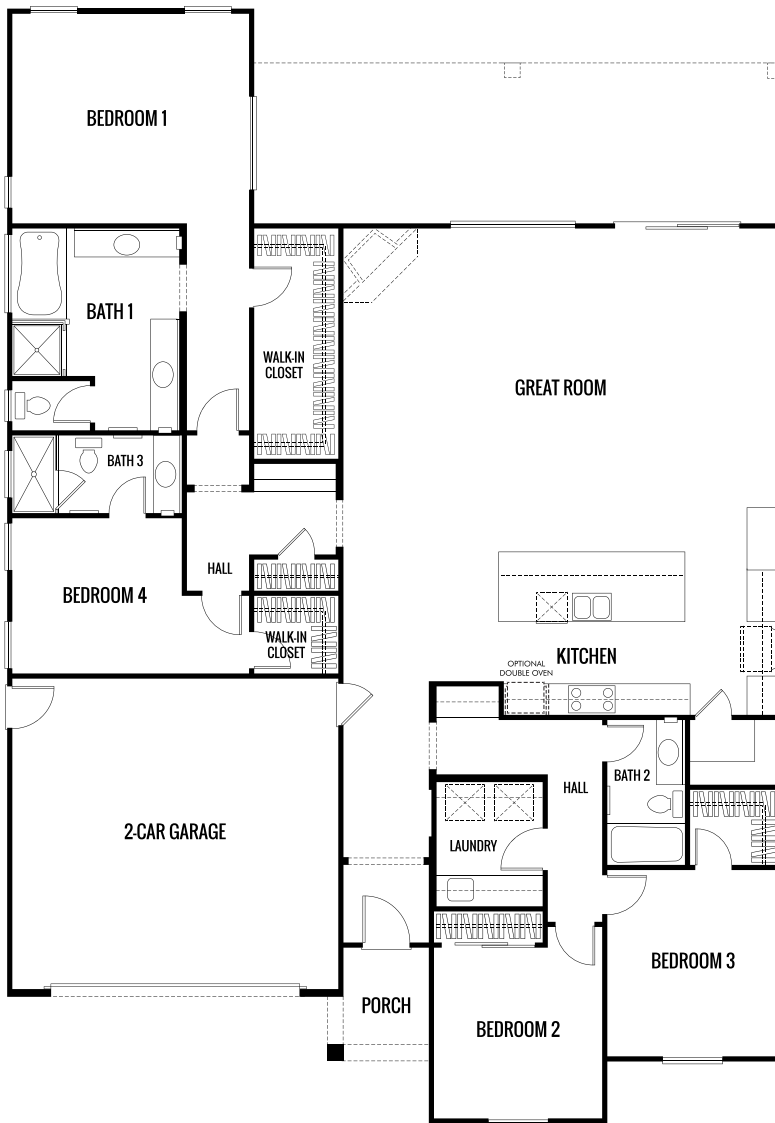

## Hamlin - First Floor A

2,396 Sq. Ft. | 4 Bedrooms | 3 Baths

FIREPLACE & SLIDING DOOR OPTIONS  
GREAT ROOM & OUTDOOR LIVING

## Hamlin - First Floor B

2,396 Sq. Ft. | 4 Bedrooms | 3 Baths

FIREPLACE & SLIDING DOOR OPTIONS  
GREAT ROOM & OUTDOOR LIVING

## Hamlin - First Floor C

2,396 Sq. Ft. | 4 Bedrooms | 3 Baths

FIREPLACE & SLIDING DOOR OPTIONS  
GREAT ROOM & OUTDOOR LIVING