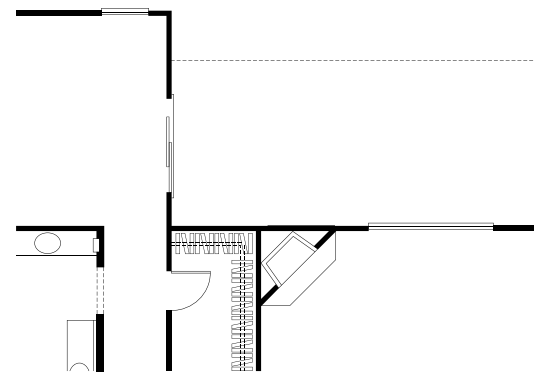

THE ORCHARD COLLECTION AT HIGHLAND HILLS

Hamlin - First Floor C

2,396 Sq. Ft. | 4 Bedrooms | 3 Baths

FIREPLACE & SLIDING DOOR OPTIONS
GREAT ROOM & OUTDOOR LIVING