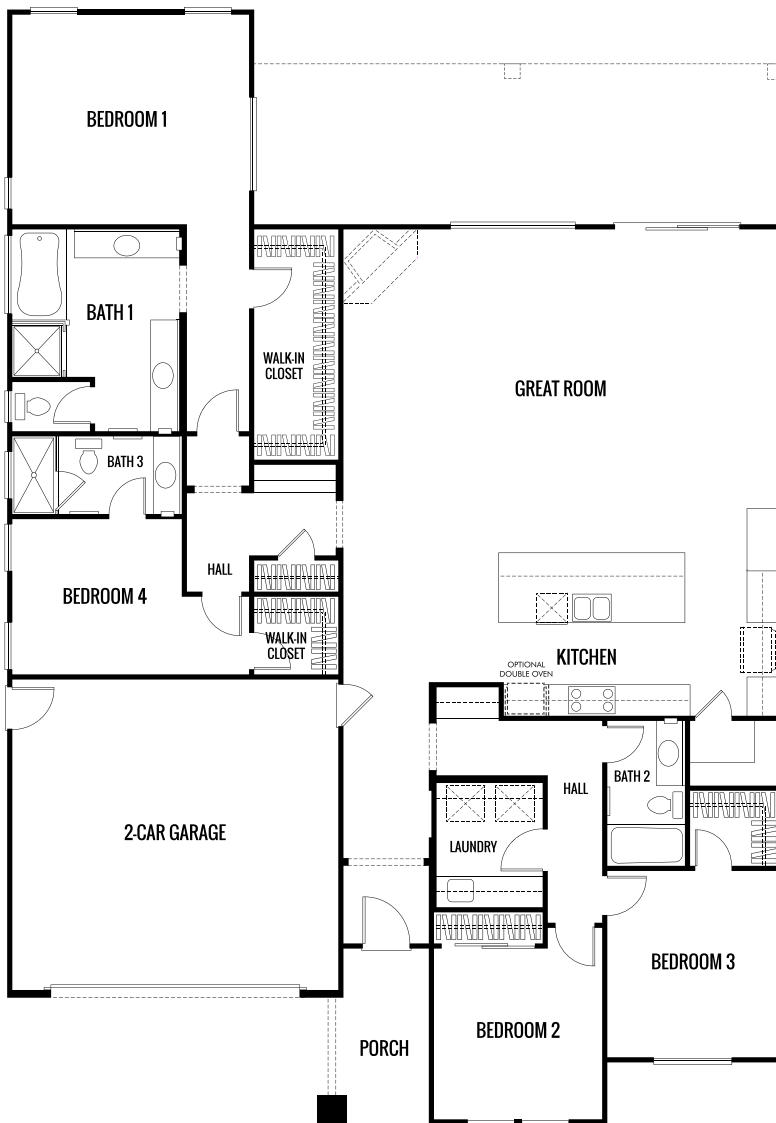

## Hamlin - First Floor A

2,396 Sq. Ft. | 4 Bedrooms | 3 Baths

FIREPLACE & SLIDING DOOR OPTIONS  
GREAT ROOM & OUTDOOR LIVING

## Hamlin - First Floor B

2,396 Sq. Ft. | 4 Bedrooms | 3 Baths

FIREPLACE & SLIDING DOOR OPTIONS  
GREAT ROOM & OUTDOOR LIVING

## Hamlin - First Floor C

2,396 Sq. Ft. | 4 Bedrooms | 3 Baths

FIREPLACE & SLIDING DOOR OPTIONS  
GREAT ROOM & OUTDOOR LIVING