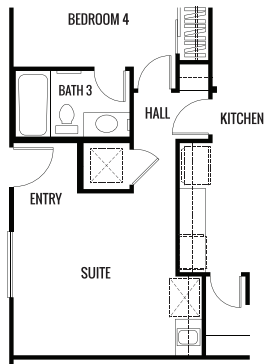

OPTION 5
DEN

THE ORCHARD COLLECTION AT HIGHLAND HILLS

Seville - Second Floor A

Up to 3,300 Sq. Ft. | 4-6 Bedrooms | 3.5 Baths

THE ORCHARD COLLECTION AT HIGHLAND HILLS

Seville - First Floor B

Up to 3,300 Sq. Ft. | 4-6 Bedrooms | 3.5 Baths

OPTION 1
BEDROOM 6

OPTION 2
SUITE

OPTION 3
OUTDOOR LIVING FIREPLACE

OPTION 4
FAMILY ROOM FIREPLACE

OPTION 5
DEN

THE ORCHARD COLLECTION AT HIGHLAND HILLS

Seville - Second Floor B

Up to 3,300 Sq. Ft. | 4-6 Bedrooms | 3.5 Baths

THE ORCHARD COLLECTION AT HIGHLAND HILLS

Seville - First Floor C

Up to 3,300 Sq. Ft. | 4-6 Bedrooms | 3.5 Baths

OPTION 1
BEDROOM 6

OPTION 2
SUITE

OPTION 3
OUTDOOR LIVING FIREPLACE

OPTION 4
FAMILY ROOM FIREPLACE