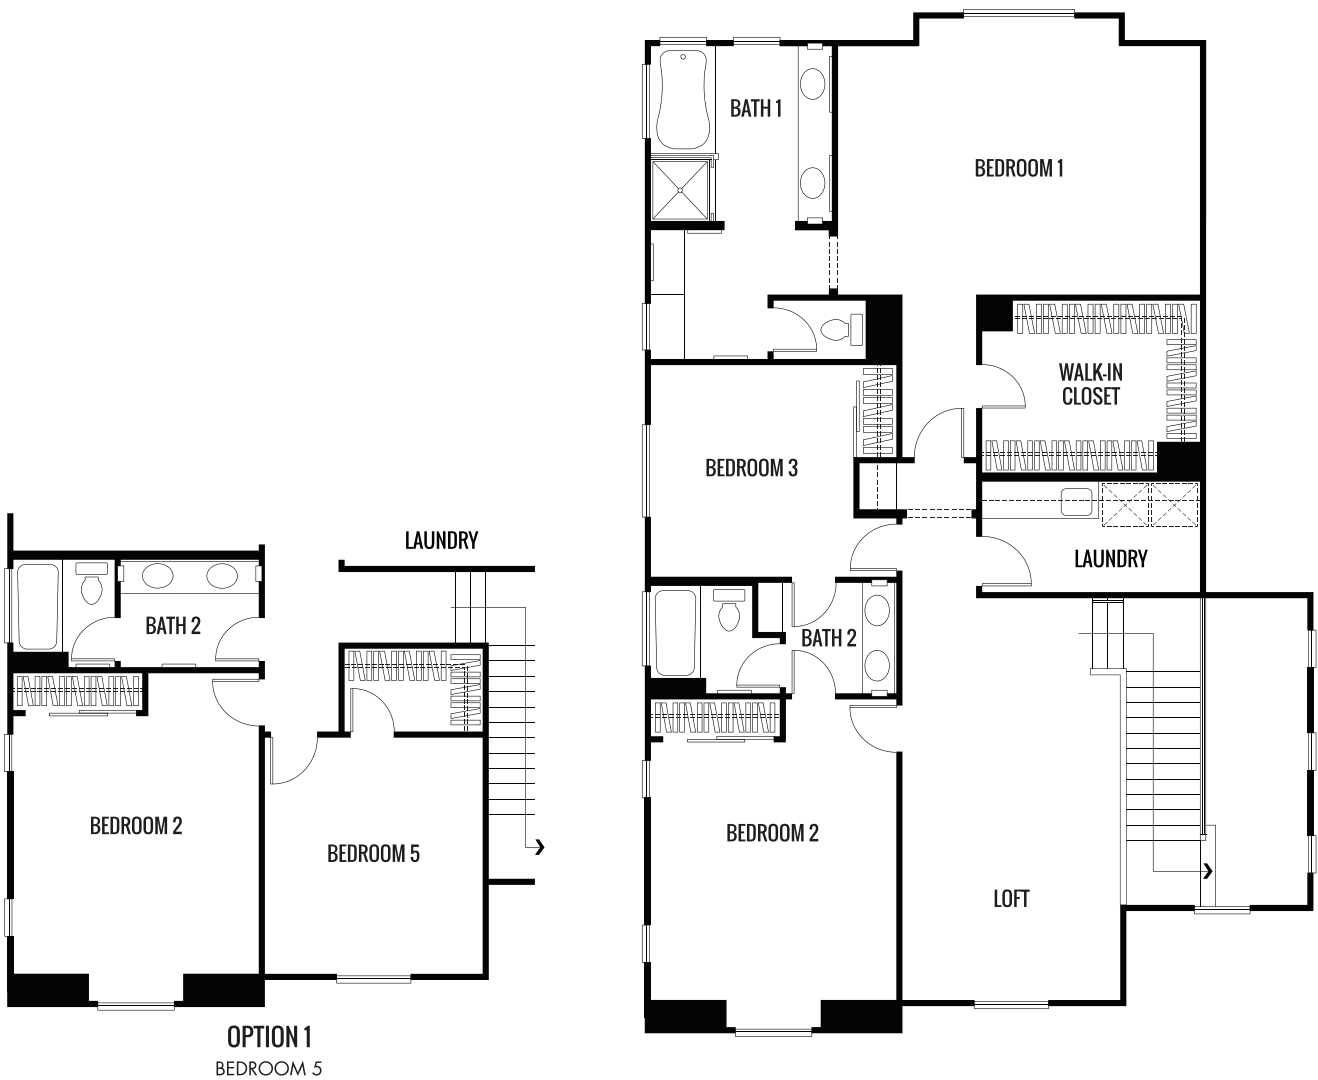

OPTION 5
DEN

THE ORCHARD COLLECTION AT HIGHLAND HILLS

Seville - Second Floor A

Up to 3,300 Sq. Ft. | 4-6 Bedrooms | 3.5 Baths

THE ORCHARD COLLECTION AT HIGHLAND HILLS

Seville - First Floor B

Up to 3,300 Sq. Ft. | 4-6 Bedrooms | 3.5 Baths

OPTION 1
BEDROOM 6

OPTION 2
SUITE

OPTION 3
OUTDOOR LIVING FIREPLACE

OPTION 4
FAMILY ROOM FIREPLACE

OPTION 5
DEN

THE ORCHARD COLLECTION AT HIGHLAND HILLS

Seville - Second Floor B

Up to 3,300 Sq. Ft. | 4-6 Bedrooms | 3.5 Baths

THE ORCHARD COLLECTION AT HIGHLAND HILLS

Seville - First Floor C

Up to 3,300 Sq. Ft. | 4-6 Bedrooms | 3.5 Baths

OPTION 1
BEDROOM 6

OPTION 2
SUITE

OPTION 3
OUTDOOR LIVING FIREPLACE

OPTION 4
FAMILY ROOM FIREPLACE

OPTION 5
DEN

THE ORCHARD COLLECTION AT HIGHLAND HILLS

Seville - Second Floor C

Up to 3,300 Sq. Ft. | 4-6 Bedrooms | 3.5 Baths