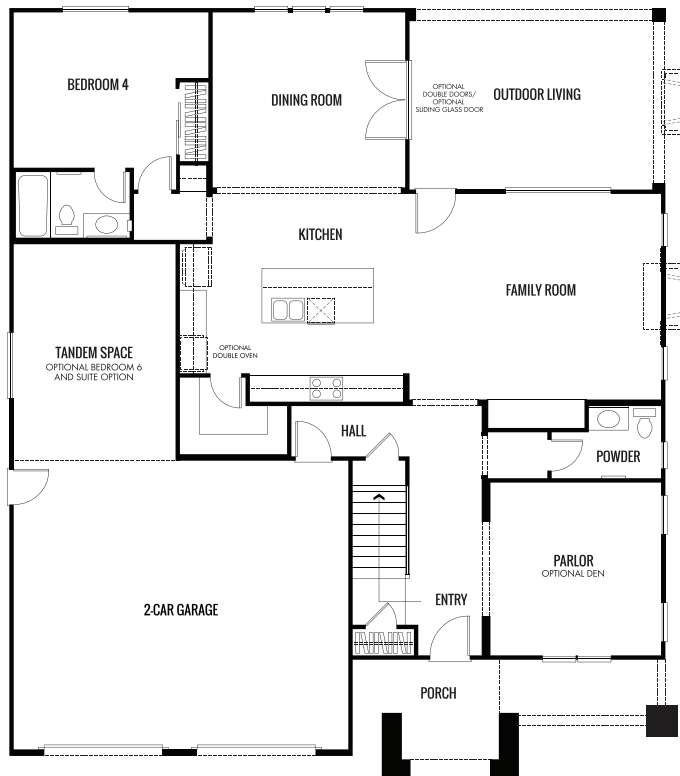

THE ORCHARD COLLECTION AT HIGHLAND HILLS

Seville - First Floor A

Up to 3,300 Sq. Ft. | 4-6 Bedrooms | 3.5 Baths

OPTION 1
BEDROOM 6

OPTION 2
SUITE

OPTION 3
OUTDOOR LIVING FIREPLACE

OPTION 4
FAMILY ROOM FIREPLACE

OPTION 1
BEDROOM 6

OPTION 2
SUITE

OPTION 3
OUTDOOR LIVING FIREPLACE

OPTION 4
FAMILY ROOM FIREPLACE

OPTION 5
DEN

THE ORCHARD COLLECTION AT HIGHLAND HILLS

Seville - Second Floor B

Up to 3,300 Sq. Ft. | 4-6 Bedrooms | 3.5 Baths

THE ORCHARD COLLECTION AT HIGHLAND HILLS

Seville - First Floor C

Up to 3,300 Sq. Ft. | 4-6 Bedrooms | 3.5 Baths

OPTION 1
BEDROOM 6

OPTION 2
SUITE

OPTION 3
OUTDOOR LIVING FIREPLACE

OPTION 4
FAMILY ROOM FIREPLACE

OPTION 5
DEN

THE ORCHARD COLLECTION AT HIGHLAND HILLS

Seville - Second Floor C

Up to 3,300 Sq. Ft. | 4-6 Bedrooms | 3.5 Baths