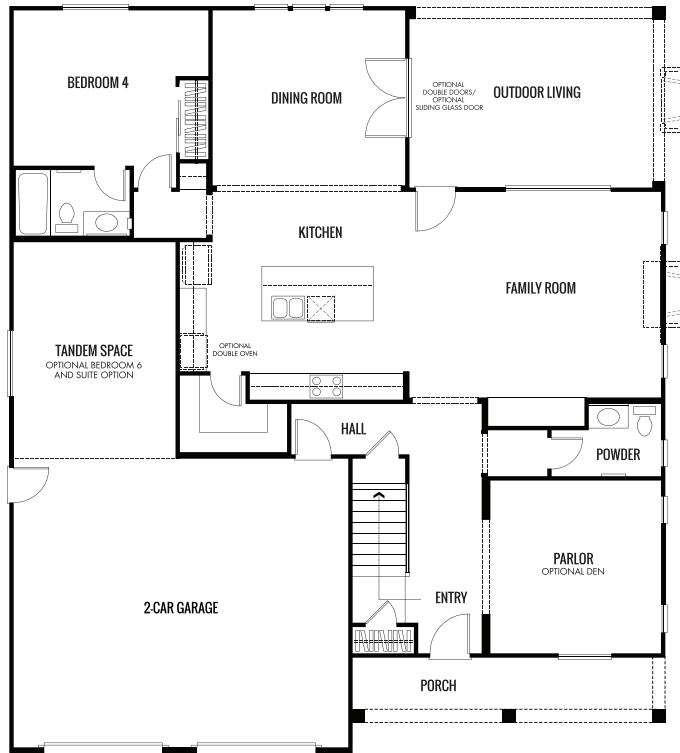

THE ORCHARD COLLECTION AT HIGHLAND HILLS

Seville - First Floor A

Up to 3,300 Sq. Ft. | 4-6 Bedrooms | 3.5 Baths

OPTION 1
BEDROOM 6

OPTION 2
SUITE

OPTION 3
OUTDOOR LIVING FIREPLACE

OPTION 4
FAMILY ROOM FIREPLACE

OPTION 5
DEN

THE ORCHARD COLLECTION AT HIGHLAND HILLS

Seville - Second Floor A

Up to 3,300 Sq. Ft. | 4-6 Bedrooms | 3.5 Baths

THE ORCHARD COLLECTION AT HIGHLAND HILLS

Seville - First Floor B

Up to 3,300 Sq. Ft. | 4-6 Bedrooms | 3.5 Baths

OPTION 1
BEDROOM 6

OPTION 2
SUITE

OPTION 3
OUTDOOR LIVING FIREPLACE

OPTION 4
FAMILY ROOM FIREPLACE

OPTION 5
DEN

THE ORCHARD COLLECTION AT HIGHLAND HILLS

Seville - Second Floor B

Up to 3,300 Sq. Ft. | 4-6 Bedrooms | 3.5 Baths

THE ORCHARD COLLECTION AT HIGHLAND HILLS

Seville - First Floor C

Up to 3,300 Sq. Ft. | 4-6 Bedrooms | 3.5 Baths

OPTION 1
BEDROOM 6

OPTION 2
SUITE

OPTION 3
OUTDOOR LIVING FIREPLACE

OPTION 4
FAMILY ROOM FIREPLACE