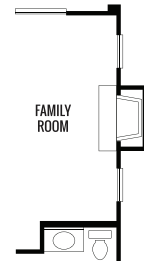

OPTION 1
BEDROOM 6

OPTION 2
SUITE

OPTION 3
OUTDOOR LIVING FIREPLACE

OPTION 4
FAMILY ROOM FIREPLACE

OPTION 5
DEN

THE ORCHARD COLLECTION AT HIGHLAND HILLS

Seville - Second Floor B

Up to 3,300 Sq. Ft. | 4-6 Bedrooms | 3.5 Baths

THE ORCHARD COLLECTION AT HIGHLAND HILLS

Seville - First Floor C

Up to 3,300 Sq. Ft. | 4-6 Bedrooms | 3.5 Baths

OPTION 1
BEDROOM 6

OPTION 2
SUITE

OPTION 3
OUTDOOR LIVING FIREPLACE

OPTION 4
FAMILY ROOM FIREPLACE

OPTION 5
DEN

THE ORCHARD COLLECTION AT HIGHLAND HILLS

Seville - Second Floor C

Up to 3,300 Sq. Ft. | 4-6 Bedrooms | 3.5 Baths