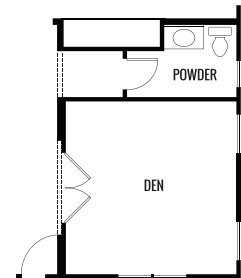

OPTION 1
BEDROOM 6

OPTION 2
SUITE

OPTION 3
OUTDOOR LIVING FIREPLACE

OPTION 4
FAMILY ROOM FIREPLACE

OPTION 5
DEN

THE ORCHARD COLLECTION AT HIGHLAND HILLS

Seville - Second Floor B

Up to 3,300 Sq. Ft. | 4-6 Bedrooms | 3.5 Baths

THE ORCHARD COLLECTION AT HIGHLAND HILLS

Seville - First Floor C

Up to 3,300 Sq. Ft. | 4-6 Bedrooms | 3.5 Baths

OPTION 1
BEDROOM 6

OPTION 2
SUITE

OPTION 3
OUTDOOR LIVING FIREPLACE

OPTION 4
FAMILY ROOM FIREPLACE

OPTION 5
DEN

THE ORCHARD COLLECTION AT HIGHLAND HILLS

Seville - Second Floor C

Up to 3,300 Sq. Ft. | 4-6 Bedrooms | 3.5 Baths