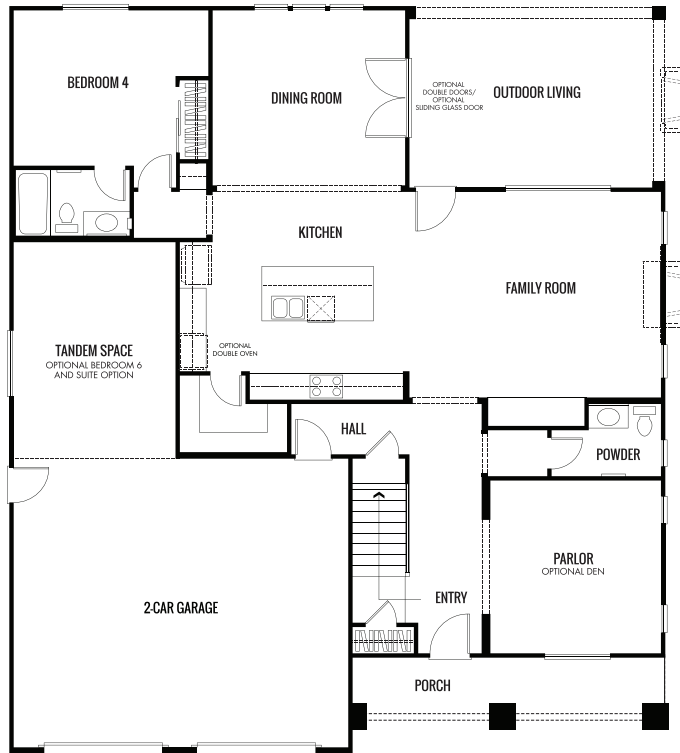

THE ORCHARD COLLECTION AT HIGHLAND HILLS

Seville - First Floor A

Up to 3,300 Sq. Ft. | 4-6 Bedrooms | 3.5 Baths

OPTION 1
BEDROOM 6

OPTION 2
SUITE

OPTION 3
OUTDOOR LIVING FIREPLACE

OPTION 4
FAMILY ROOM FIREPLACE

OPTION 5
DEN

THE ORCHARD COLLECTION AT HIGHLAND HILLS

Seville - Second Floor A

Up to 3,300 Sq. Ft. | 4-6 Bedrooms | 3.5 Baths

THE ORCHARD COLLECTION AT HIGHLAND HILLS

Seville - First Floor B

Up to 3,300 Sq. Ft. | 4-6 Bedrooms | 3.5 Baths

OPTION 1
BEDROOM 6

OPTION 2
SUITE

OPTION 3
OUTDOOR LIVING FIREPLACE

OPTION 4
FAMILY ROOM FIREPLACE

OPTION 5
DEN

THE ORCHARD COLLECTION AT HIGHLAND HILLS

Seville - Second Floor B

Up to 3,300 Sq. Ft. | 4-6 Bedrooms | 3.5 Baths

THE ORCHARD COLLECTION AT HIGHLAND HILLS

Seville - First Floor C

Up to 3,300 Sq. Ft. | 4-6 Bedrooms | 3.5 Baths

OPTION 1
BEDROOM 6

OPTION 2
SUITE

OPTION 3
OUTDOOR LIVING FIREPLACE

OPTION 4
FAMILY ROOM FIREPLACE