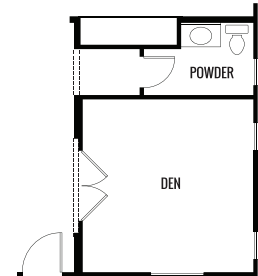

OPTION 5
DEN

THE ORCHARD COLLECTION AT HIGHLAND HILLS

Seville - Second Floor A

Up to 3,300 Sq. Ft. | 4-6 Bedrooms | 3.5 Baths

THE ORCHARD COLLECTION AT HIGHLAND HILLS

Seville - First Floor B

Up to 3,300 Sq. Ft. | 4-6 Bedrooms | 3.5 Baths

OPTION 1
BEDROOM 6

OPTION 2
SUITE

OPTION 3
OUTDOOR LIVING FIREPLACE

OPTION 4
FAMILY ROOM FIREPLACE

OPTION 5
DEN

THE ORCHARD COLLECTION AT HIGHLAND HILLS

Seville - Second Floor B

Up to 3,300 Sq. Ft. | 4-6 Bedrooms | 3.5 Baths

THE ORCHARD COLLECTION AT HIGHLAND HILLS

Seville - First Floor C

Up to 3,300 Sq. Ft. | 4-6 Bedrooms | 3.5 Baths

OPTION 1
BEDROOM 6

OPTION 2
SUITE

OPTION 3
OUTDOOR LIVING FIREPLACE

OPTION 4
FAMILY ROOM FIREPLACE

OPTION 5
DEN

THE ORCHARD COLLECTION AT HIGHLAND HILLS

Seville - Second Floor C

Up to 3,300 Sq. Ft. | 4-6 Bedrooms | 3.5 Baths