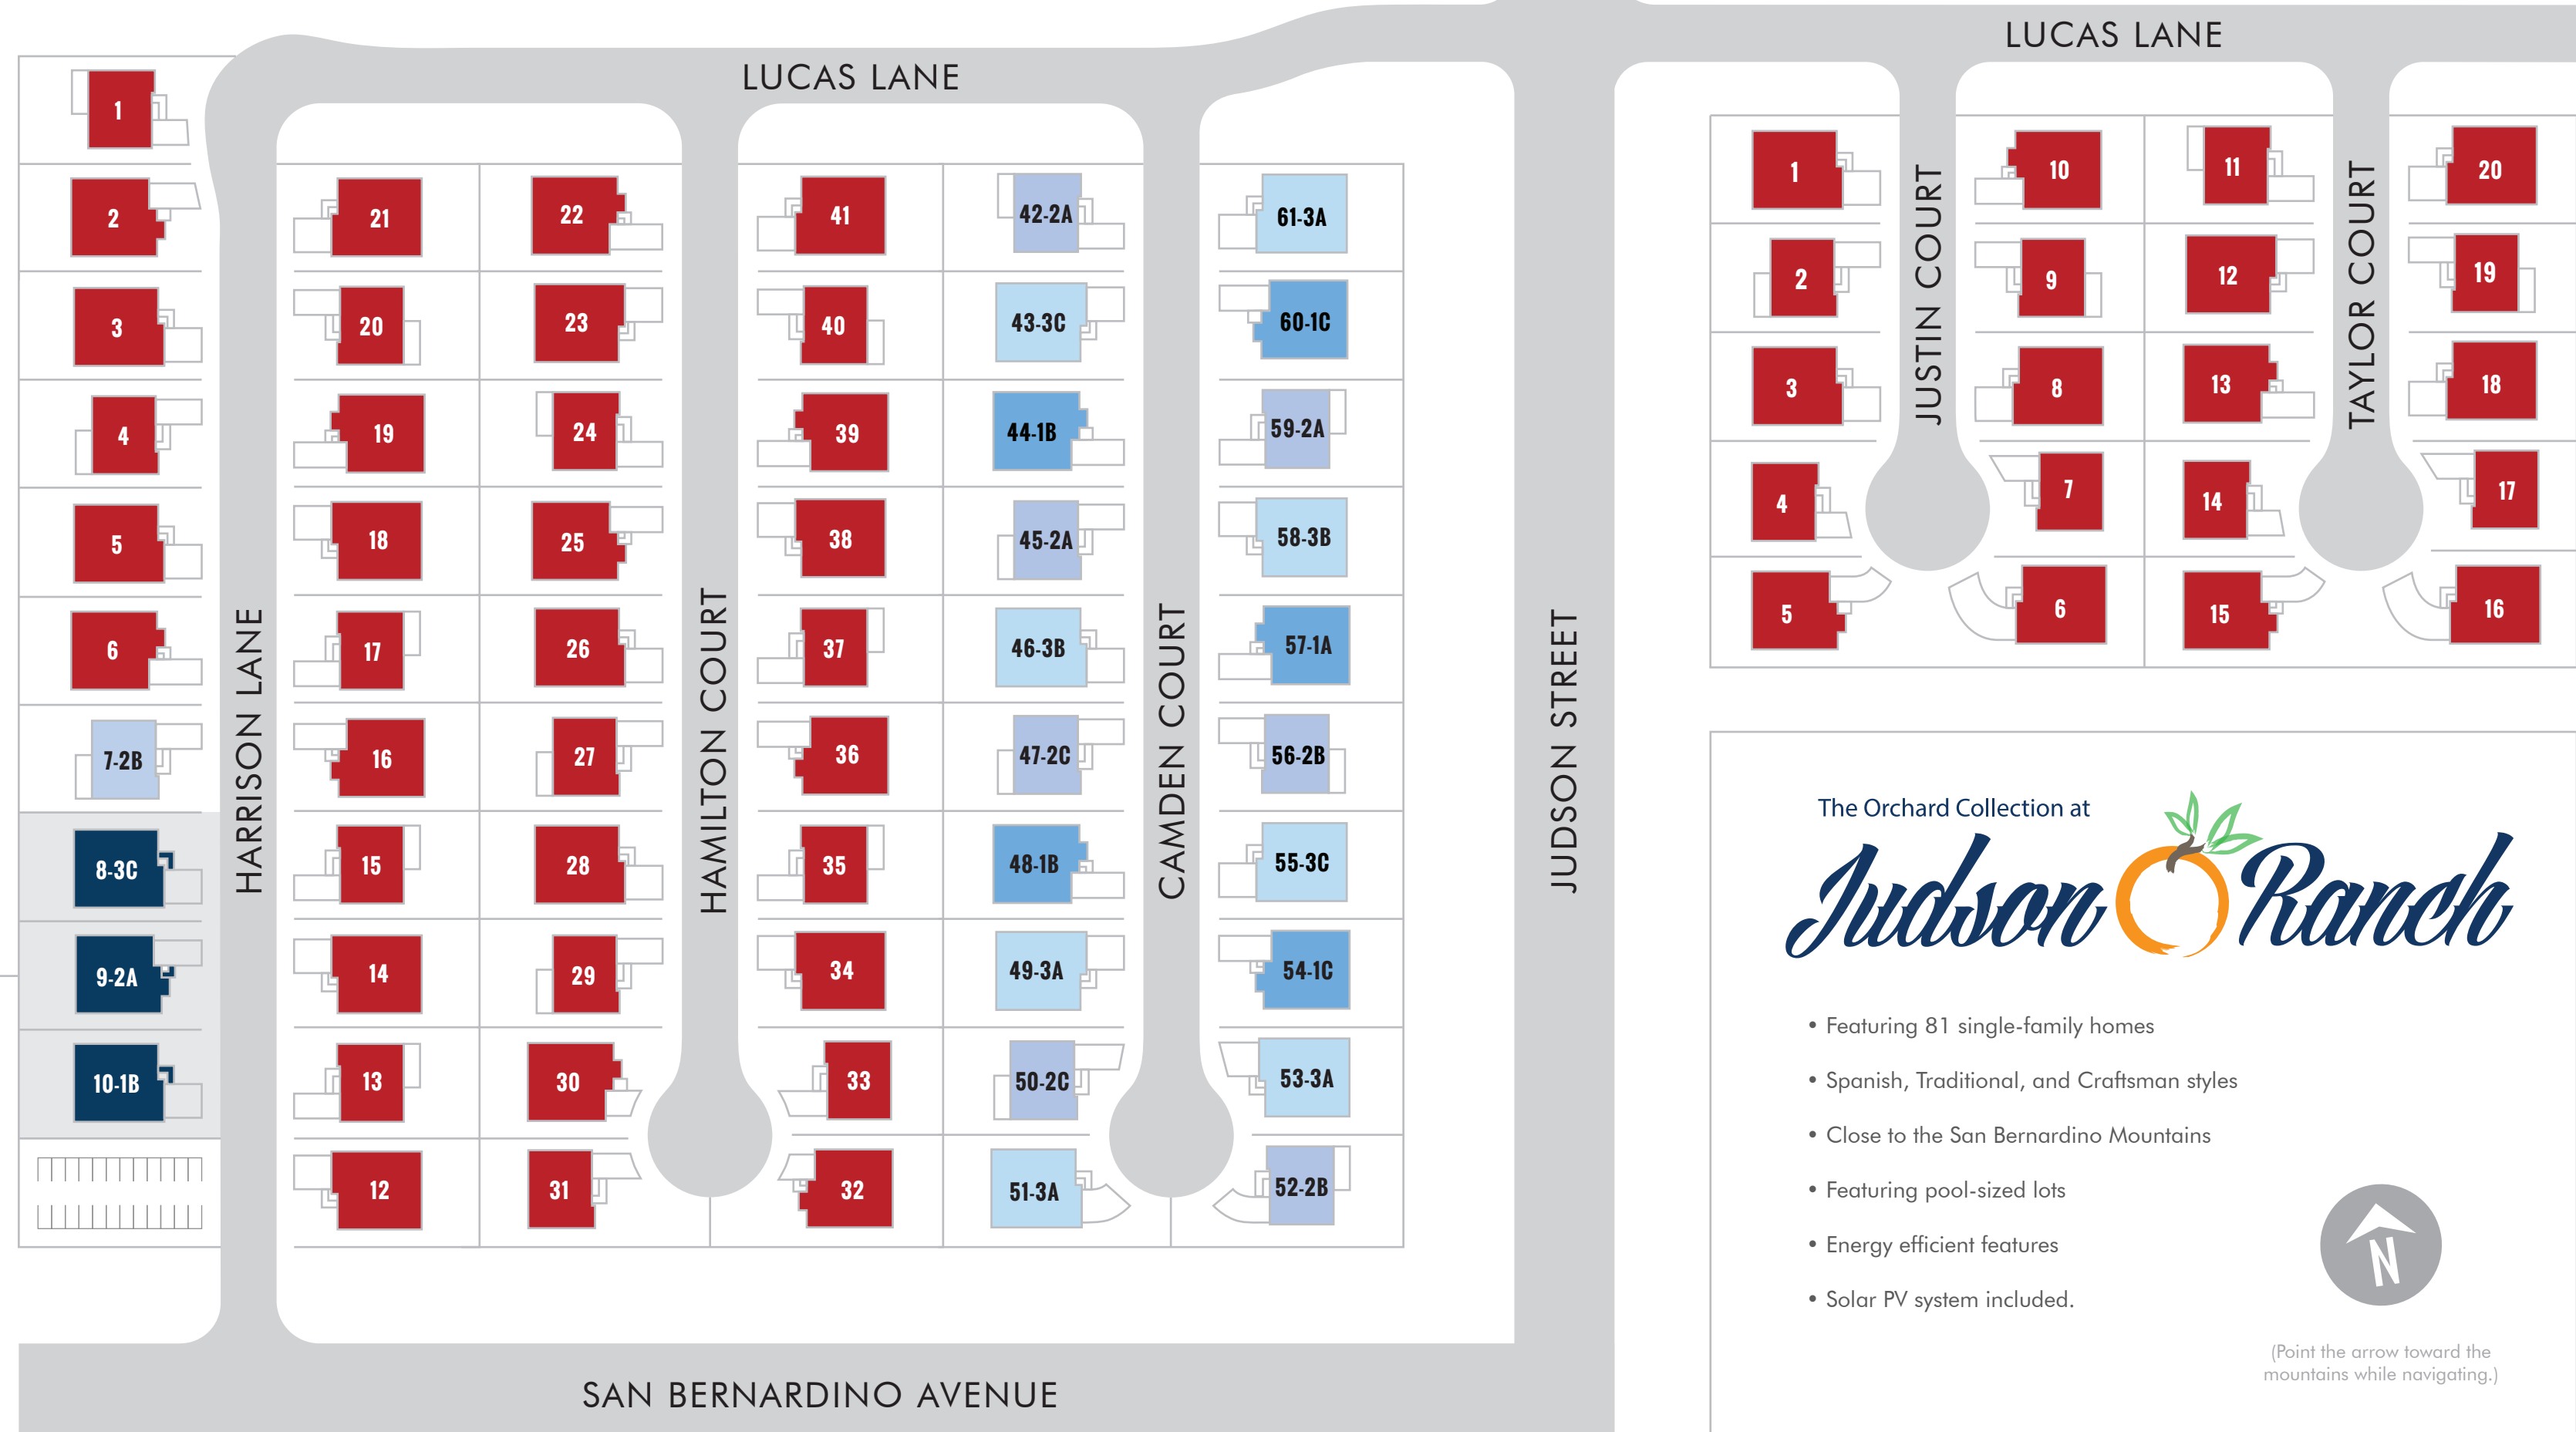

TROVITA I

VALENCIA II

SEVILLE III

MODELS

The Orchard Collection at
Judson Ranch

- Featuring 81 single-family homes
- Spanish, Traditional, and Craftsman styles
- Close to the San Bernardino Mountains
- Featuring pool-sized lots
- Energy efficient features
- Solar PV system included.

(Point the arrow toward the mountains while navigating.)