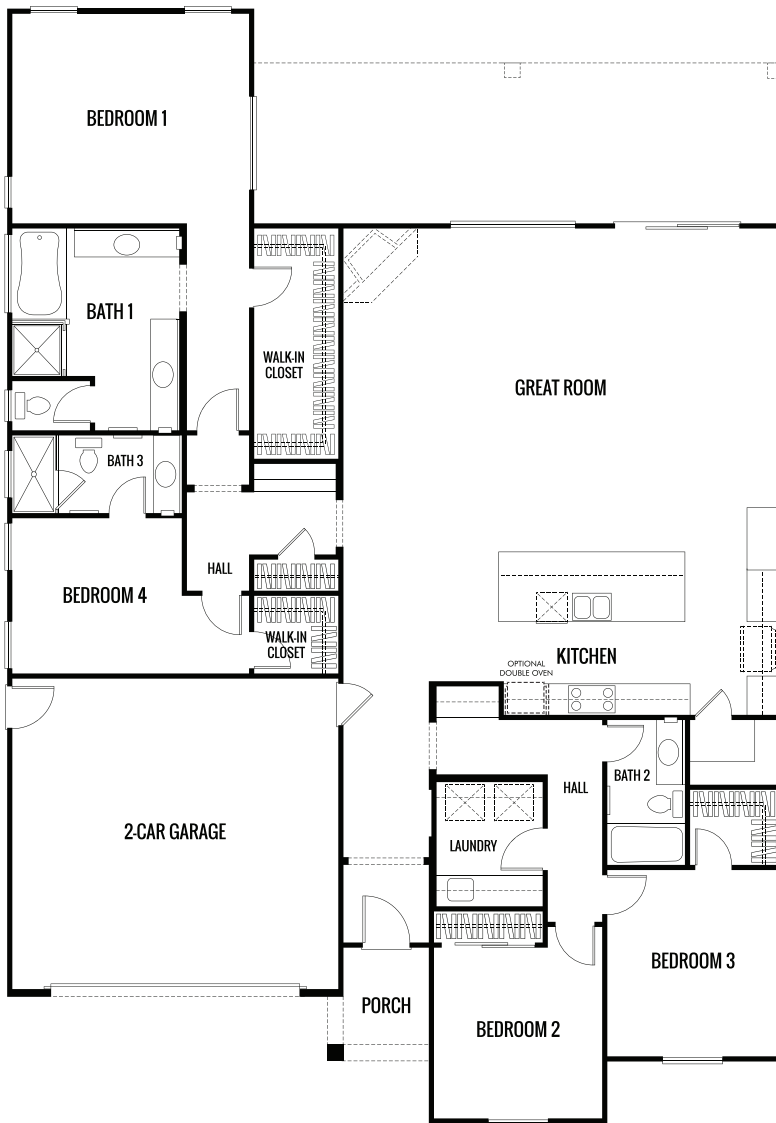

THE ORCHARD COLLECTION AT HIGHLAND HILLS

Hamlin - First Floor A

2,396 Sq. Ft. | 4 Bedrooms | 3 Baths

FIREPLACE & SLIDING DOOR OPTIONS
GREAT ROOM & OUTDOOR LIVING

THE ORCHARD COLLECTION AT HIGHLAND HILLS

Hamlin - First Floor B

2,396 Sq. Ft. | 4 Bedrooms | 3 Baths

FIREPLACE & SLIDING DOOR OPTIONS
GREAT ROOM & OUTDOOR LIVING

THE ORCHARD COLLECTION AT HIGHLAND HILLS

Hamlin - First Floor C

2,396 Sq. Ft. | 4 Bedrooms | 3 Baths

FIREPLACE & SLIDING DOOR OPTIONS
GREAT ROOM & OUTDOOR LIVING

THE ORCHARD COLLECTION AT HIGHLAND HILLS

Hamlin - First Floor D

2,396 Sq. Ft. | 4 Bedrooms | 3 Baths

FIREPLACE & SLIDING DOOR OPTIONS
GREAT ROOM & OUTDOOR LIVING

THE ORCHARD COLLECTION AT HIGHLAND HILLS

Hamlin - First Floor E

2,396 Sq. Ft. | 4 Bedrooms | 3 Baths

FIREPLACE & SLIDING DOOR OPTIONS
GREAT ROOM & OUTDOOR LIVING

THE ORCHARD COLLECTION AT HIGHLAND HILLS

Hamlin - First Floor F

2,396 Sq. Ft. | 4 Bedrooms | 3 Baths

FIREPLACE & SLIDING DOOR OPTIONS
GREAT ROOM & OUTDOOR LIVING