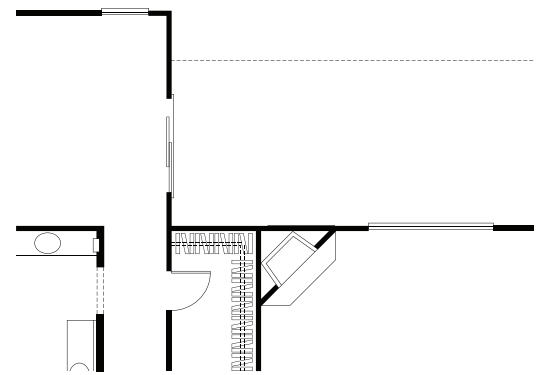

THE ORCHARD COLLECTION AT HIGHLAND HILLS

Hamlin - First Floor A

2,396 Sq. Ft. | 4 Bedrooms | 3 Baths

FIREPLACE & SLIDING DOOR OPTIONS
GREAT ROOM & OUTDOOR LIVING

THE ORCHARD COLLECTION AT HIGHLAND HILLS

Hamlin - First Floor B

2,396 Sq. Ft. | 4 Bedrooms | 3 Baths

FIREPLACE & SLIDING DOOR OPTIONS
GREAT ROOM & OUTDOOR LIVING

THE ORCHARD COLLECTION AT HIGHLAND HILLS

Hamlin - First Floor C

2,396 Sq. Ft. | 4 Bedrooms | 3 Baths

FIREPLACE & SLIDING DOOR OPTIONS
GREAT ROOM & OUTDOOR LIVING

THE ORCHARD COLLECTION AT HIGHLAND HILLS

Hamlin - First Floor D

2,396 Sq. Ft. | 4 Bedrooms | 3 Baths

FIREPLACE & SLIDING DOOR OPTIONS
GREAT ROOM & OUTDOOR LIVING

THE ORCHARD COLLECTION AT HIGHLAND HILLS

Hamlin - First Floor E