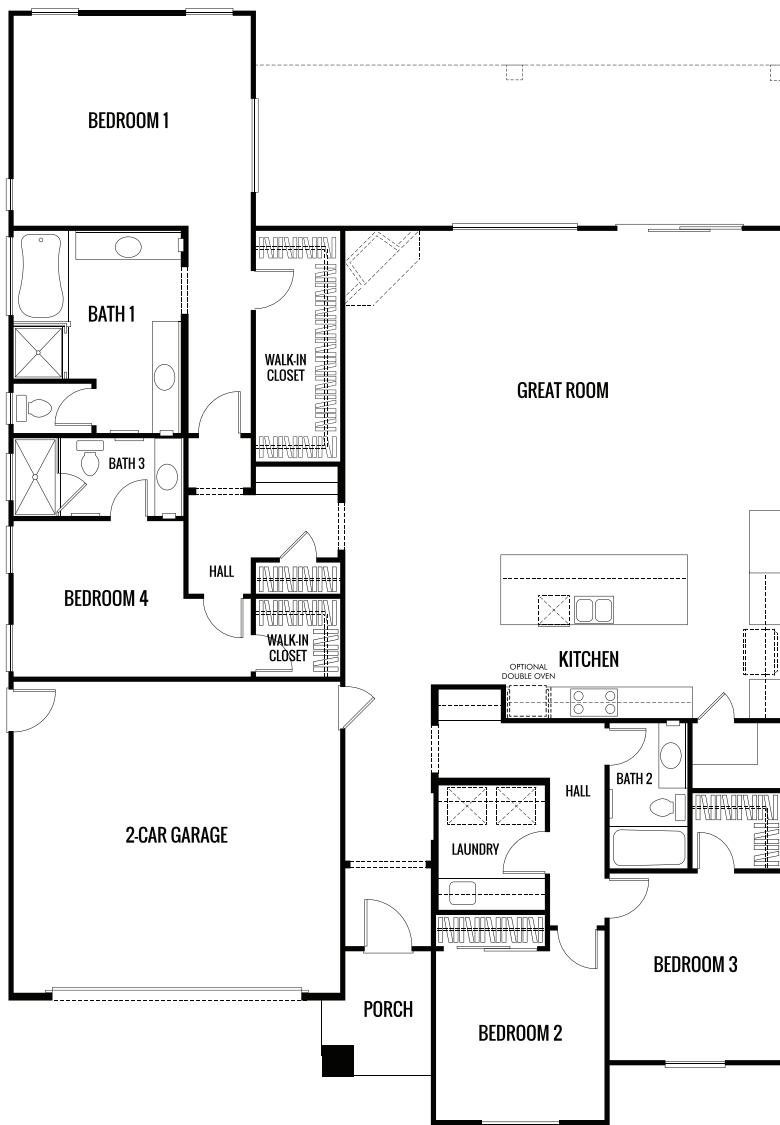

THE ORCHARD COLLECTION AT HIGHLAND HILLS

Hamlin - First Floor A

2,396 Sq. Ft. | 4 Bedrooms | 3 Baths

FIREPLACE & SLIDING DOOR OPTIONS
GREAT ROOM & OUTDOOR LIVING

THE ORCHARD COLLECTION AT HIGHLAND HILLS

Hamlin - First Floor B

2,396 Sq. Ft. | 4 Bedrooms | 3 Baths

FIREPLACE & SLIDING DOOR OPTIONS
GREAT ROOM & OUTDOOR LIVING

THE ORCHARD COLLECTION AT HIGHLAND HILLS

Hamlin - First Floor C

2,396 Sq. Ft. | 4 Bedrooms | 3 Baths

FIREPLACE & SLIDING DOOR OPTIONS
GREAT ROOM & OUTDOOR LIVING

THE ORCHARD COLLECTION AT HIGHLAND HILLS

Hamlin - First Floor D

2,396 Sq. Ft. | 4 Bedrooms | 3 Baths

FIREPLACE & SLIDING DOOR OPTIONS
GREAT ROOM & OUTDOOR LIVING

THE ORCHARD COLLECTION AT HIGHLAND HILLS

Hamlin - First Floor E

2,396 Sq. Ft. | 4 Bedrooms | 3 Baths

FIREPLACE & SLIDING DOOR OPTIONS
GREAT ROOM & OUTDOOR LIVING

THE ORCHARD COLLECTION AT HIGHLAND HILLS

Hamlin - First Floor F

2,396 Sq. Ft. | 4 Bedrooms | 3 Baths

FIREPLACE & SLIDING DOOR OPTIONS
GREAT ROOM & OUTDOOR LIVING