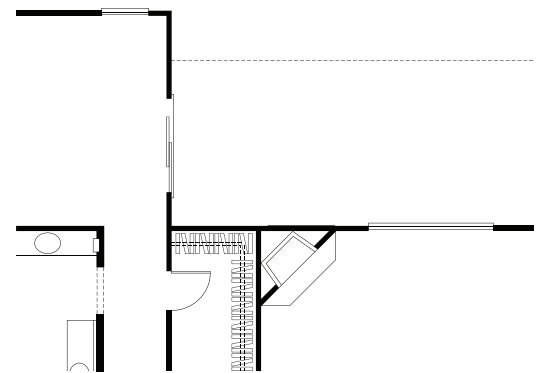

THE ORCHARD COLLECTION AT HIGHLAND HILLS

Hamlin - First Floor D

2,396 Sq. Ft. | 4 Bedrooms | 3 Baths

FIREPLACE & SLIDING DOOR OPTIONS
GREAT ROOM & OUTDOOR LIVING

THE ORCHARD COLLECTION AT HIGHLAND HILLS

Hamlin - First Floor E

2,396 Sq. Ft. | 4 Bedrooms | 3 Baths

FIREPLACE & SLIDING DOOR OPTIONS
GREAT ROOM & OUTDOOR LIVING

THE ORCHARD COLLECTION AT HIGHLAND HILLS

Hamlin - First Floor F

2,396 Sq. Ft. | 4 Bedrooms | 3 Baths

FIREPLACE & SLIDING DOOR OPTIONS
GREAT ROOM & OUTDOOR LIVING