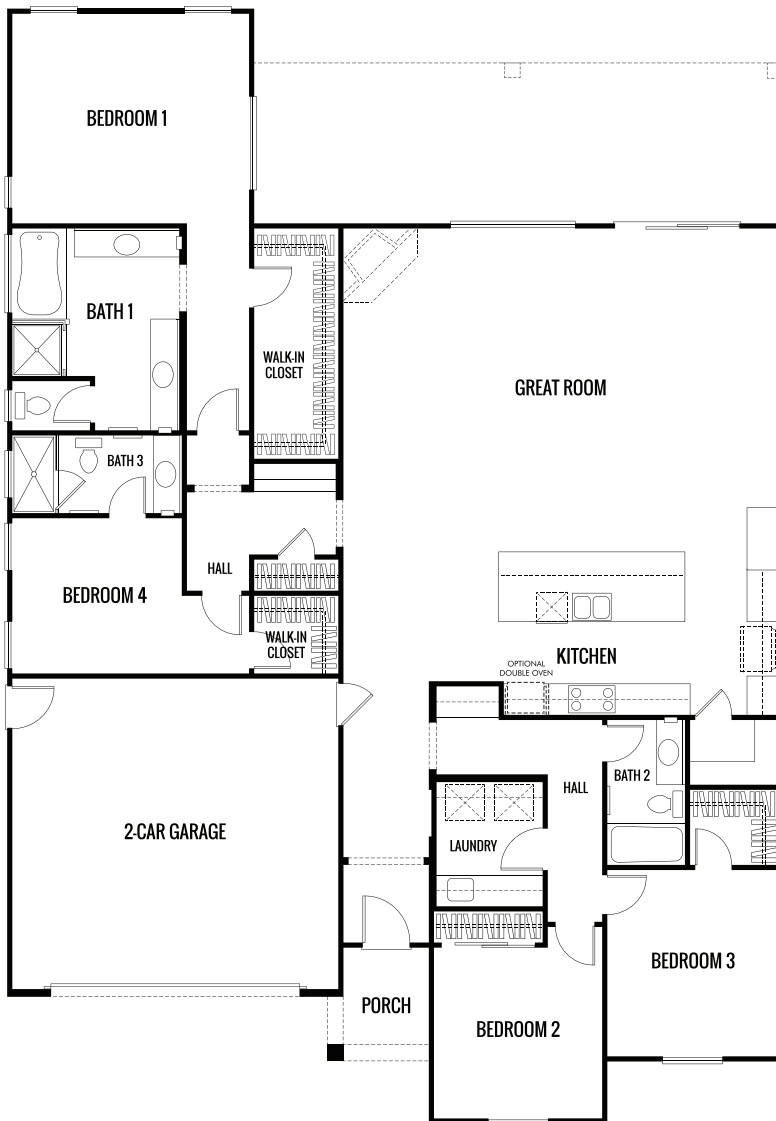

THE ORCHARD COLLECTION AT HIGHLAND HILLS

Hamlin - First Floor A

2,396 Sq. Ft. | 4 Bedrooms | 3 Baths

FIREPLACE & SLIDING DOOR OPTIONS
GREAT ROOM & OUTDOOR LIVING

THE ORCHARD COLLECTION AT HIGHLAND HILLS

Hamlin - First Floor B

2,396 Sq. Ft. | 4 Bedrooms | 3 Baths

FIREPLACE & SLIDING DOOR OPTIONS
GREAT ROOM & OUTDOOR LIVING

THE ORCHARD COLLECTION AT HIGHLAND HILLS

Hamlin - First Floor C

2,396 Sq. Ft. | 4 Bedrooms | 3 Baths

FIREPLACE & SLIDING DOOR OPTIONS
GREAT ROOM & OUTDOOR LIVING

THE ORCHARD COLLECTION AT HIGHLAND HILLS

Hamlin - First Floor D

2,396 Sq. Ft. | 4 Bedrooms | 3 Baths

FIREPLACE & SLIDING DOOR OPTIONS
GREAT ROOM & OUTDOOR LIVING

THE ORCHARD COLLECTION AT HIGHLAND HILLS

Hamlin - First Floor E

2,396 Sq. Ft. | 4 Bedrooms | 3 Baths

FIREPLACE & SLIDING DOOR OPTIONS
GREAT ROOM & OUTDOOR LIVING

THE ORCHARD COLLECTION AT HIGHLAND HILLS

Hamlin - First Floor F

2,396 Sq. Ft. | 4 Bedrooms | 3 Baths

FIREPLACE & SLIDING DOOR OPTIONS
GREAT ROOM & OUTDOOR LIVING