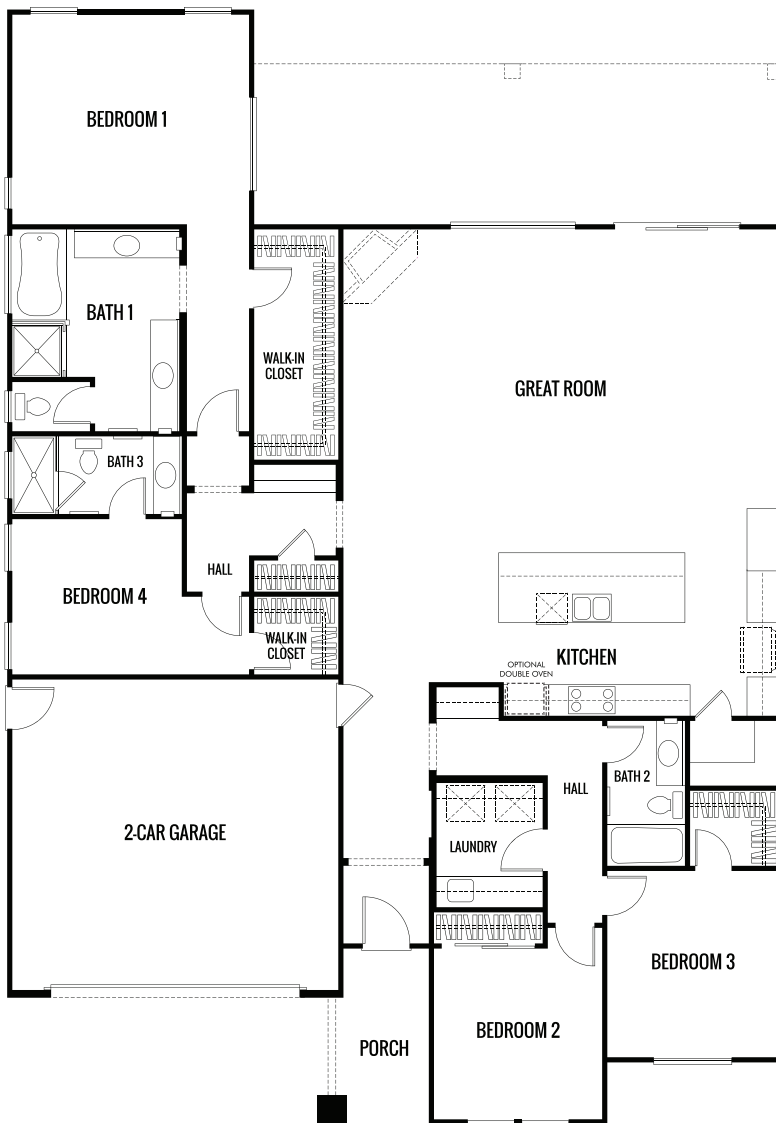

THE ORCHARD COLLECTION AT HIGHLAND HILLS

Hamlin - First Floor A

2,396 Sq. Ft. | 4 Bedrooms | 3 Baths

FIREPLACE & SLIDING DOOR OPTIONS
GREAT ROOM & OUTDOOR LIVING

THE ORCHARD COLLECTION AT HIGHLAND HILLS

Hamlin - First Floor B

2,396 Sq. Ft. | 4 Bedrooms | 3 Baths

FIREPLACE & SLIDING DOOR OPTIONS
GREAT ROOM & OUTDOOR LIVING

THE ORCHARD COLLECTION AT HIGHLAND HILLS

Hamlin - First Floor C

2,396 Sq. Ft. | 4 Bedrooms | 3 Baths

FIREPLACE & SLIDING DOOR OPTIONS
GREAT ROOM & OUTDOOR LIVING

THE ORCHARD COLLECTION AT HIGHLAND HILLS

Hamlin - First Floor D

2,396 Sq. Ft. | 4 Bedrooms | 3 Baths

FIREPLACE & SLIDING DOOR OPTIONS
GREAT ROOM & OUTDOOR LIVING

THE ORCHARD COLLECTION AT HIGHLAND HILLS

Hamlin - First Floor E

2,396 Sq. Ft. | 4 Bedrooms | 3 Baths

FIREPLACE & SLIDING DOOR OPTIONS
GREAT ROOM & OUTDOOR LIVING

THE ORCHARD COLLECTION AT HIGHLAND HILLS

Hamlin - First Floor F

2,396 Sq. Ft. | 4 Bedrooms | 3 Baths

FIREPLACE & SLIDING DOOR OPTIONS
GREAT ROOM & OUTDOOR LIVING