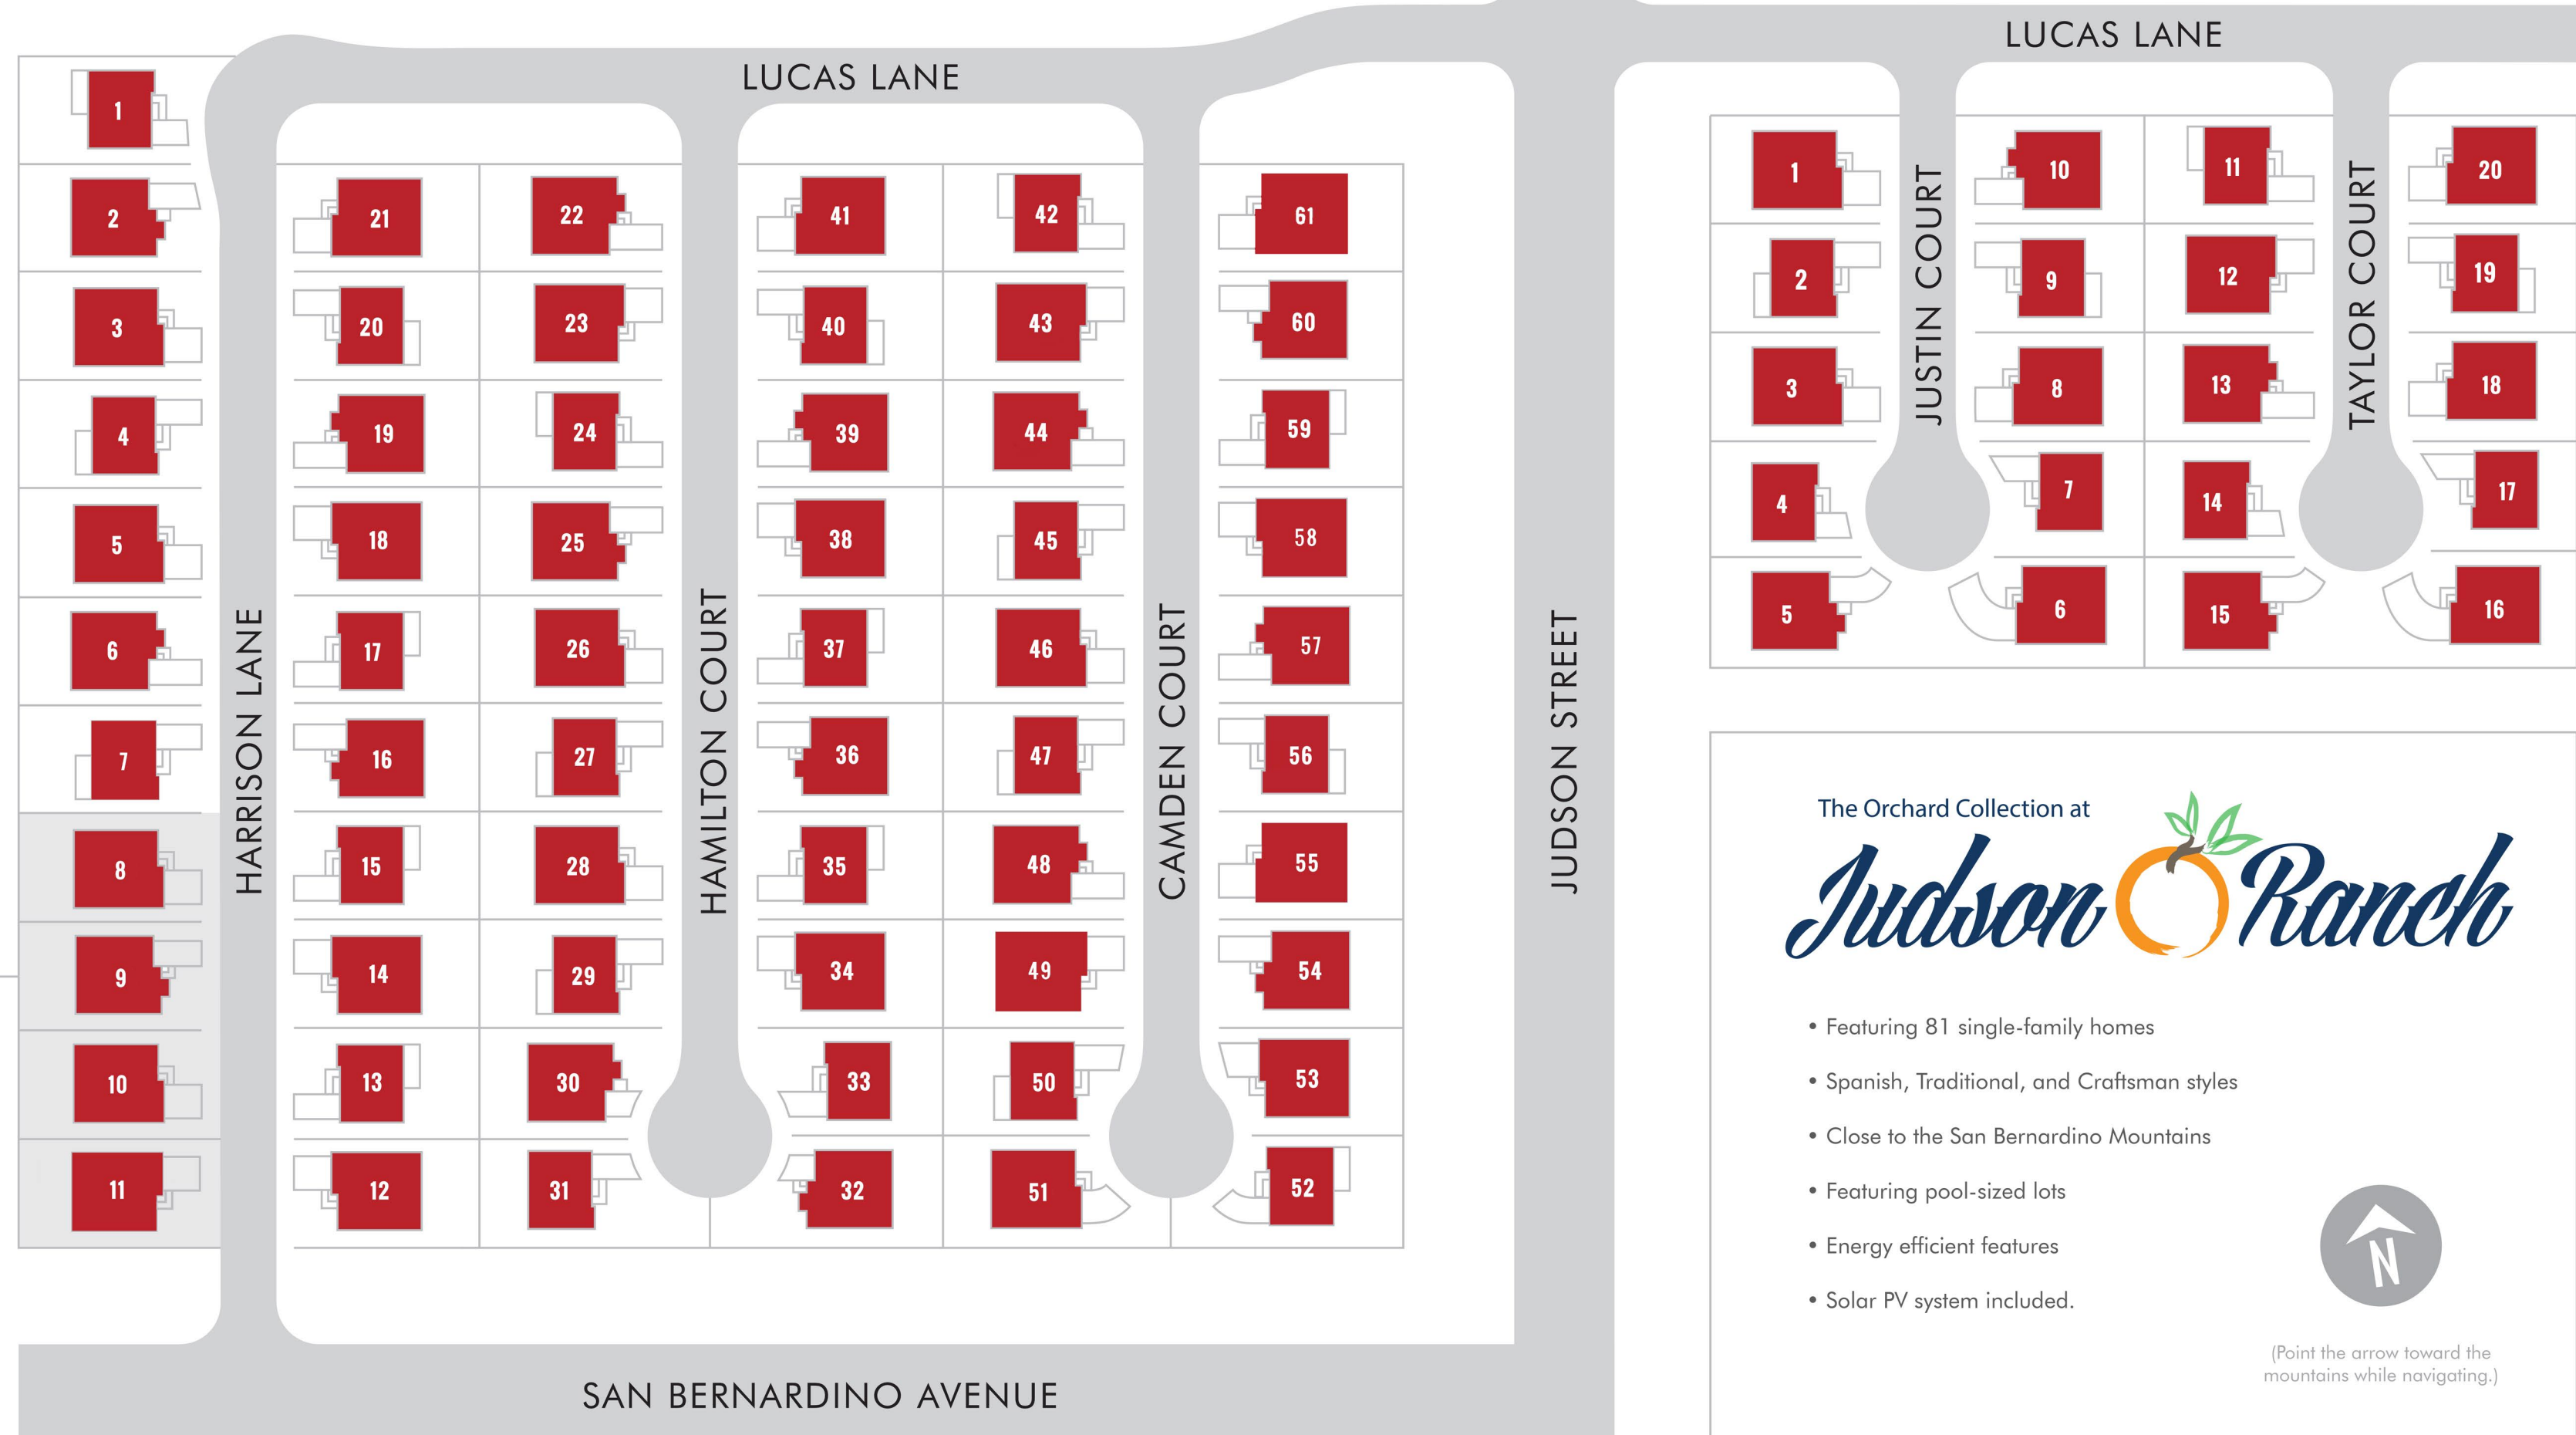

### TROVITA I

### VALENCIA II

### SEVILLE III

MODELS

The Orchard Collection at

*Judson Ranch*

- Featuring 81 single-family homes
- Spanish, Traditional, and Craftsman styles
- Close to the San Bernardino Mountains
- Featuring pool-sized lots
- Energy efficient features
- Solar PV system included.

(Point the arrow toward the mountains while navigating.)