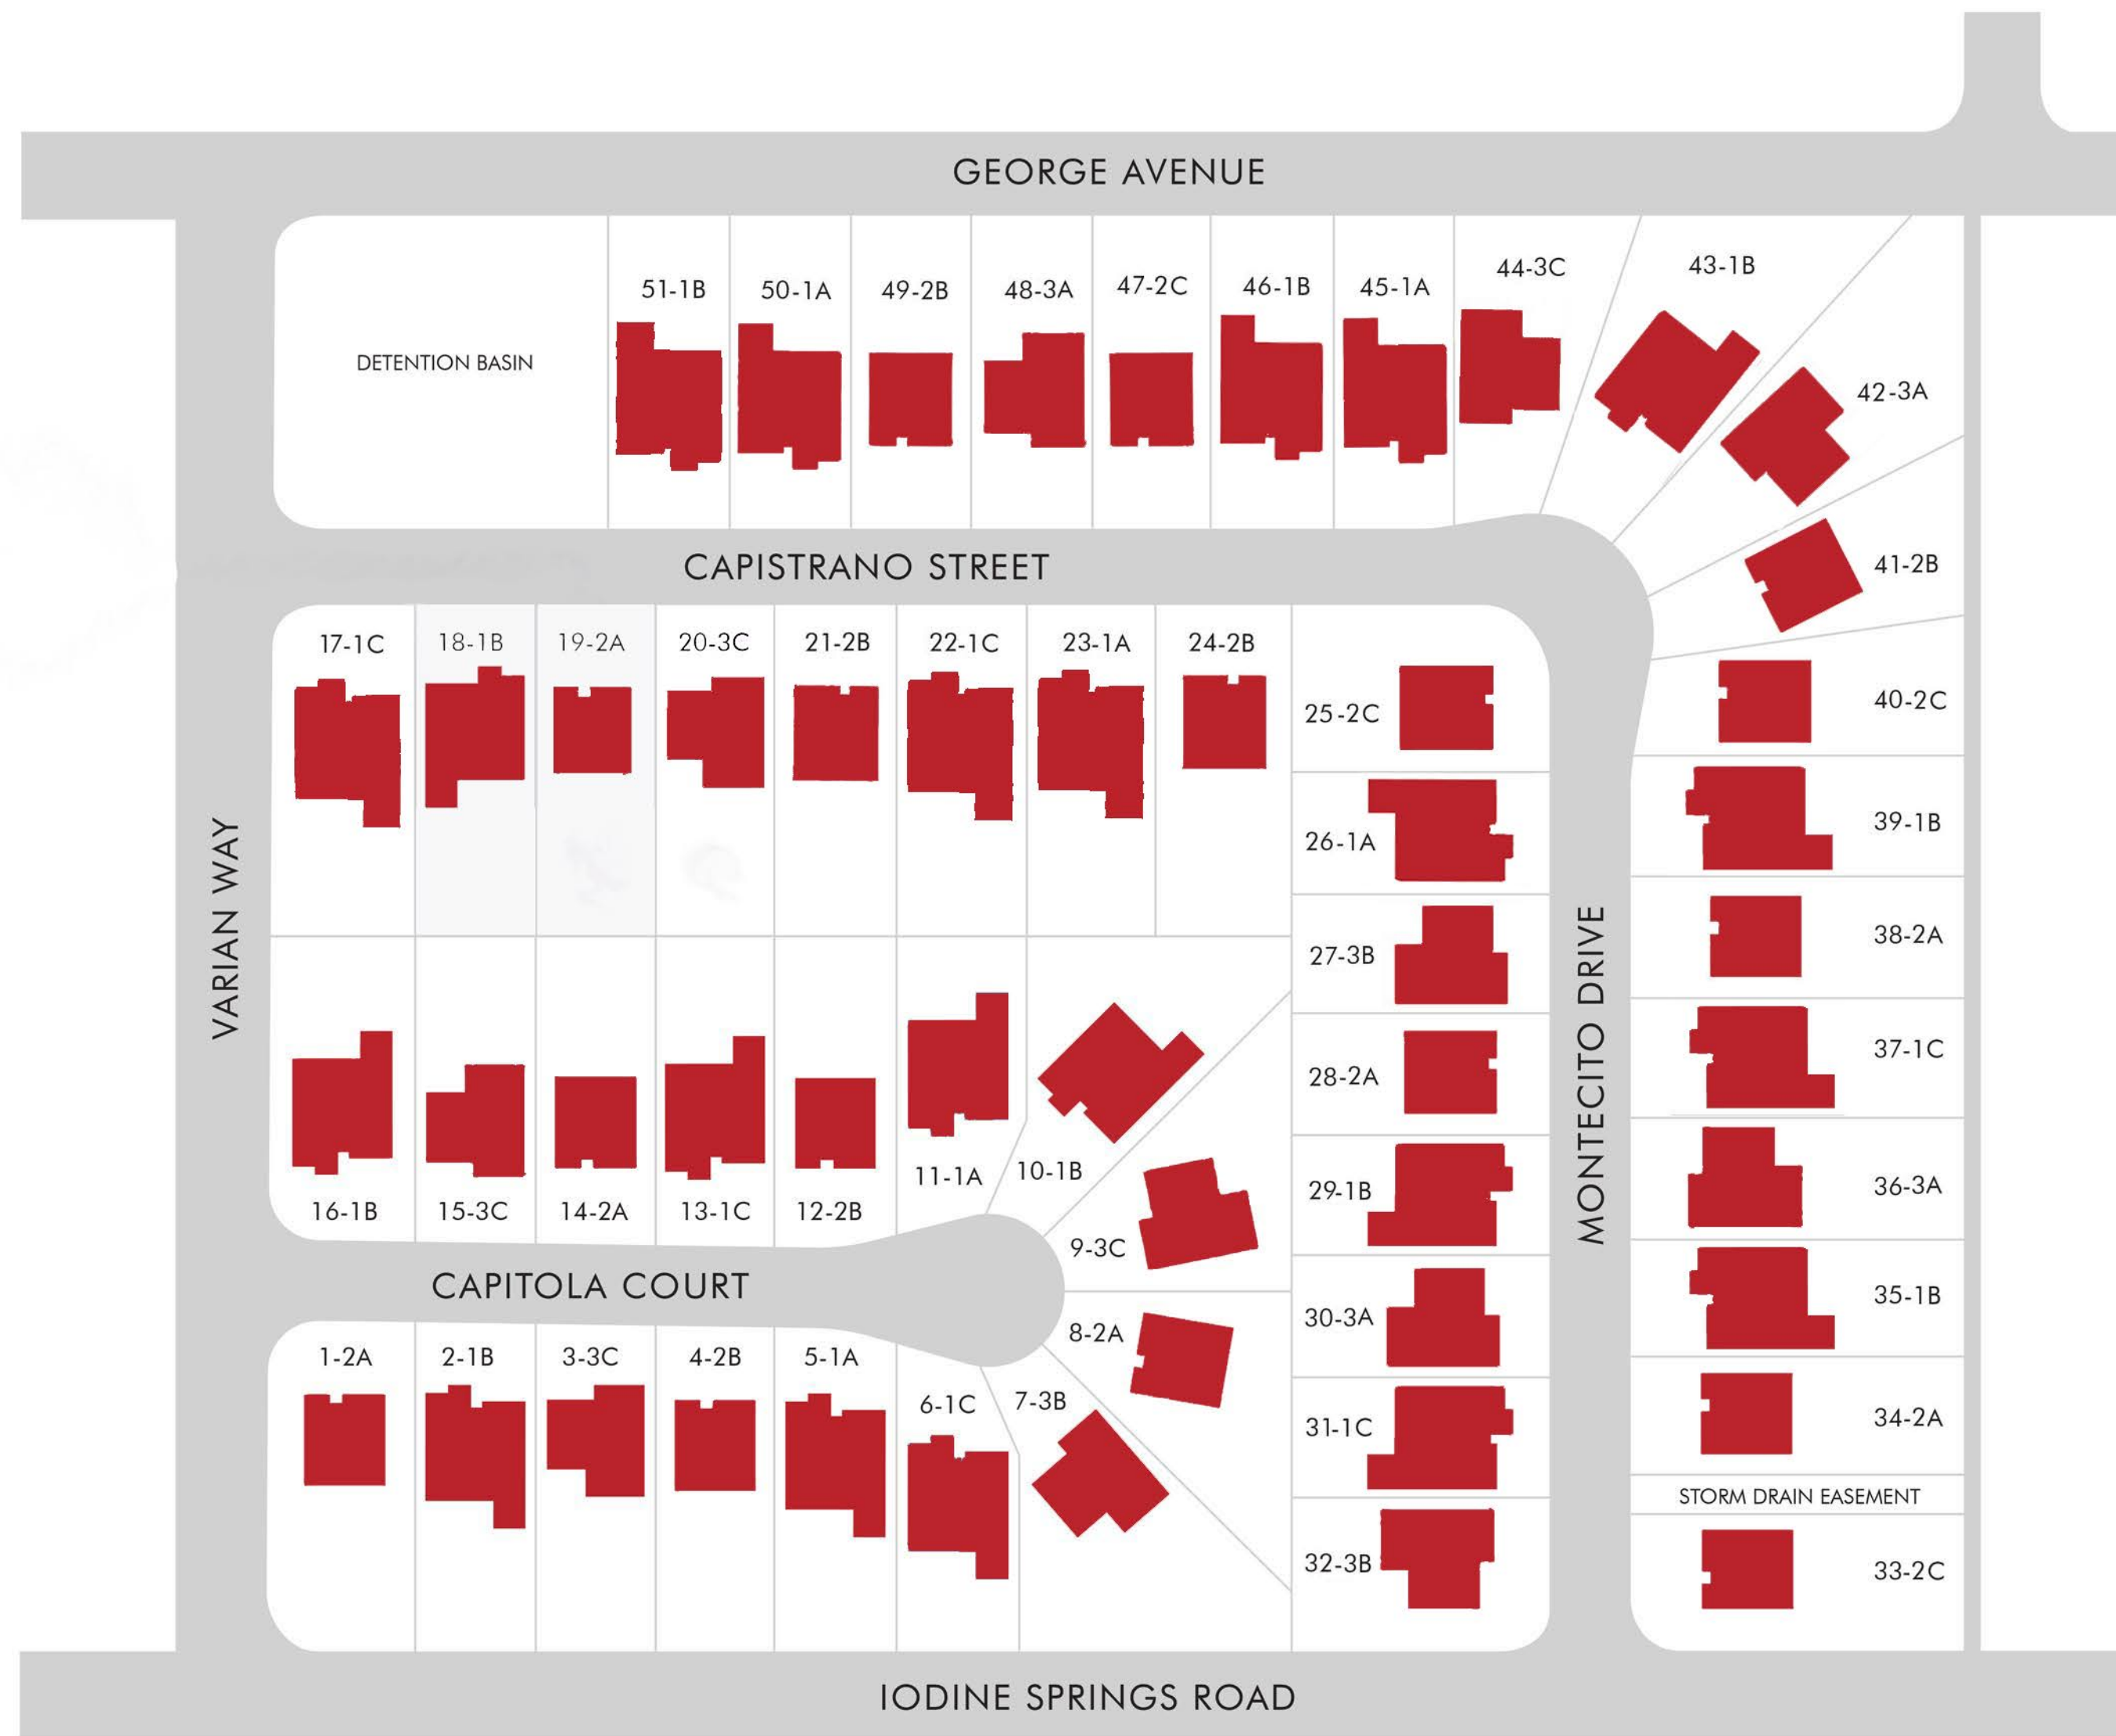

HAMLIN

VERNA

SEVILLE

The Orchard Collection at
Wildomar Springs

- Featuring single-family homes
- Spanish, Ranch, and Cottage styles
- Located near Temecula Wine Country
- Standard 1.5 kW solar system
- Energy efficient features
- Solar PV system included

(Point the arrow toward the mountains while navigating.)