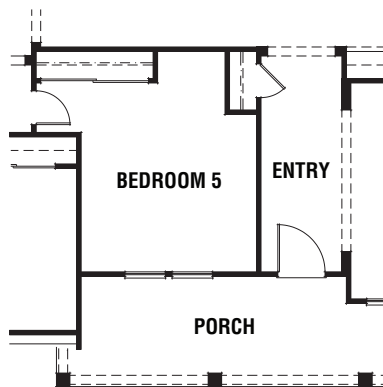

THE ESTATE COLLECTION AT WOODCREST

Residence Two

3,284 Sq. Ft. | 4-5 Bedrooms | 3.5 Baths

BEDROOM 5 OPTION

FOLDING DOOR OPTION