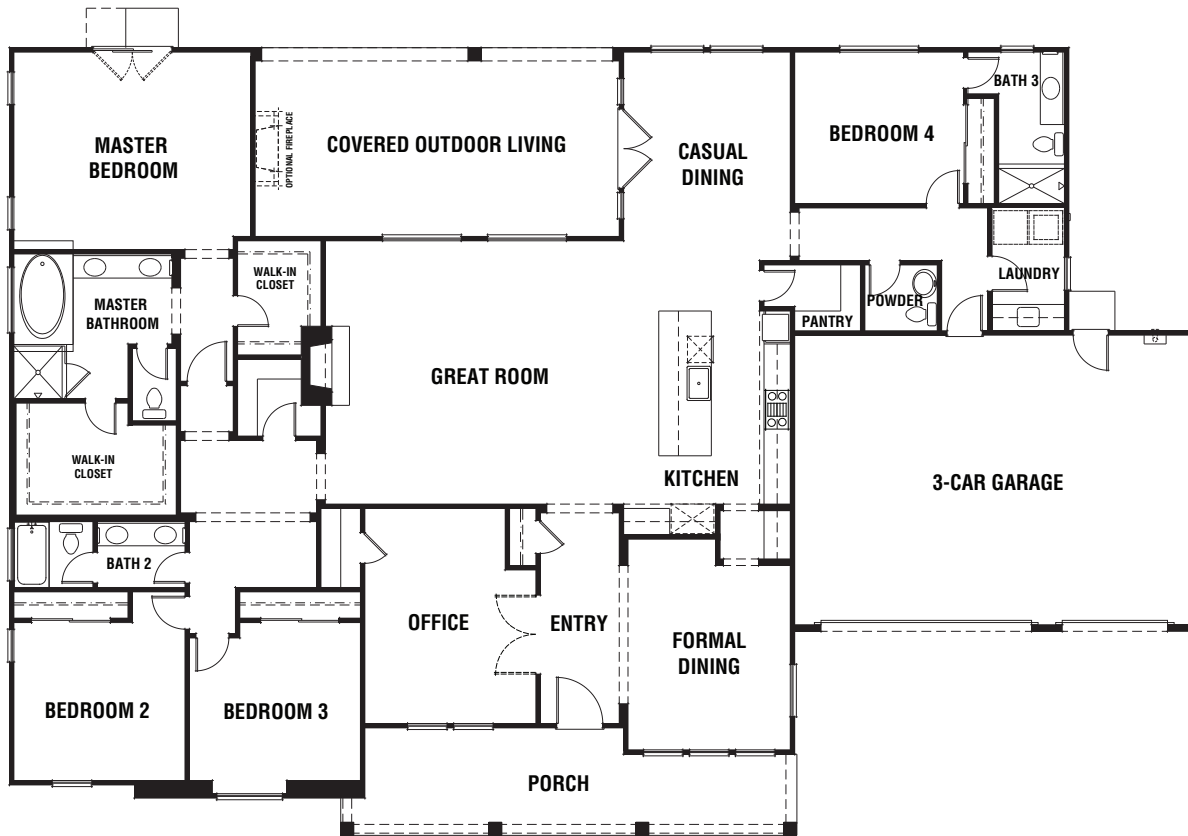

THE ESTATE COLLECTION AT WOODCREST

Residence Two

3,284 Sq. Ft. | 4-5 Bedrooms | 3.5 Baths

BEDROOM 5 OPTION

FOLDING DOOR OPTION