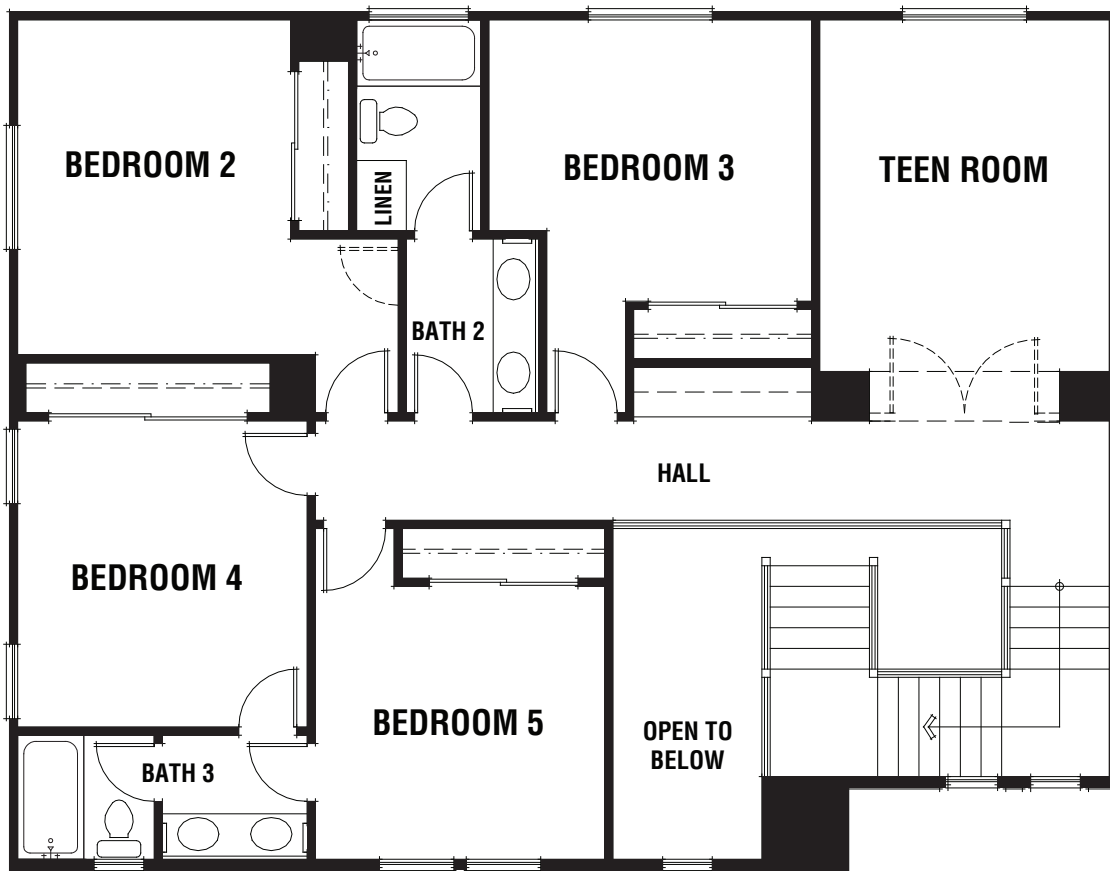

THE ESTATE COLLECTION AT WOODCREST

Residence Three — First Floor

4,352 Sq. Ft. | 6 Bedrooms | 4.5 Baths

THE ESTATE COLLECTION AT WOODCREST

Residence Three — Second Floor

4,352 Sq. Ft. | 6 Bedrooms | 4.5 Baths

SECOND FLOOR